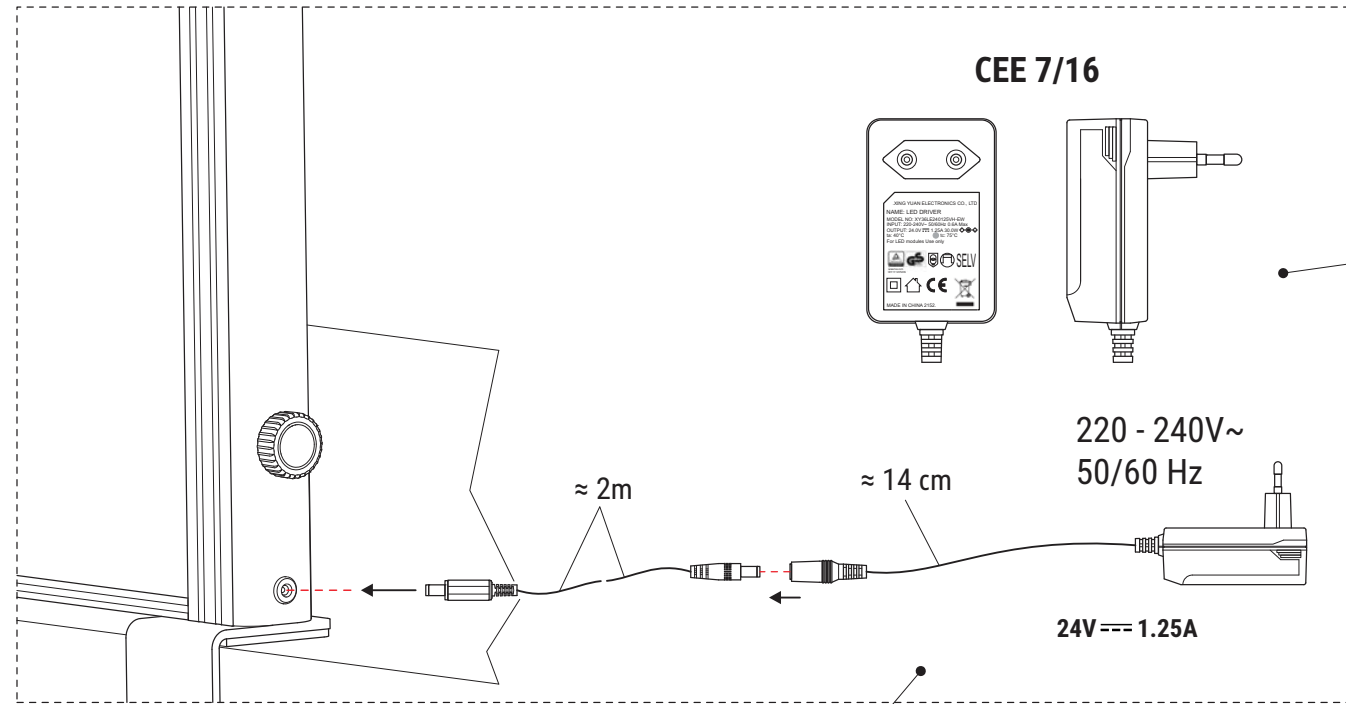

# Tisch-Trennwandsystem MAULconnecto Uplight

976 16, 976 26

ON / OFF  
(PRESS)

A + B