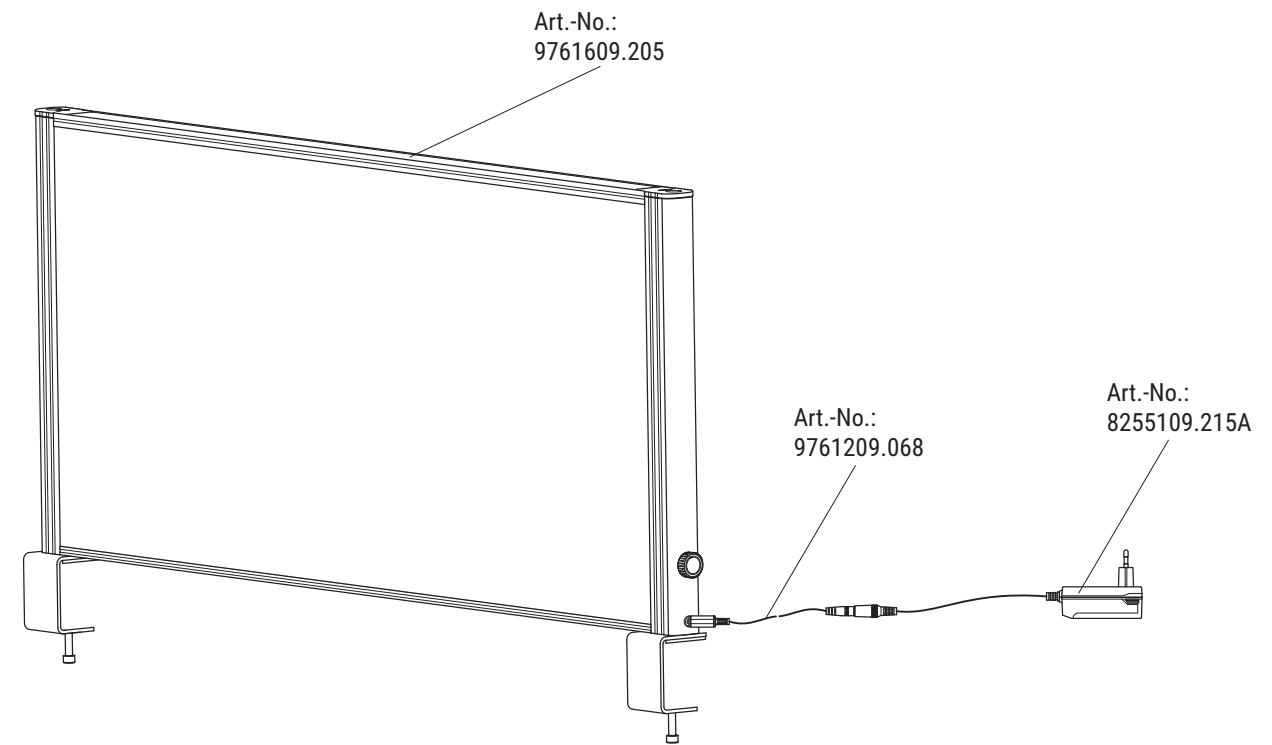

1. DE: Dieses Produkt enthält eine Lichtquelle der Energieeffizienzklasse < C >
   BG: Този продукт съдържа един светлинен източник от клас на енергийна ефективност < C >
   CZ: Tento výrobek obsahuje světelný zdroj s třídou energetické účinnosti < C >
   DK: Dette produkt indeholder en lyskilde i energieeffektivitetsklasse < C >
   ES: Este producto contiene una fuente luminosa de la clase de eficiencia energética < C >
   EE: Nimetatud toode sisaldab energiatõhususe klassi < C > kuuluvat valgusallikat
   FI: Tämä tuote sisältää valonlähteen, jonka energiatehokkuusluokka on < C >
   FR: Ce produit contient une source lumineuse de classe d'efficacité énergétique < C >
   GB: This product contains a light source of energy efficiency class < C >
   GR: Αυτό το προϊόν περιέχει μια πηγή φωτός με κλάση ενεργειακής απόδοσης < C >
   HR: Ovaj proizvod sadrži izvor svjetlosti s klasom energetske učinkovitosti < C >
   HU: Ez a termék egy darab, < C > energiatékonyosági osztályba sorolt fényforrást tartalmaz
   IT: Questo prodotto contiene una sorgente luminosa di classe di efficienza energetica < C >
   LT: Šiame gaminyje yra šviesos šaltinis, kurio energijos vartojimo efektyvumo klasė yra < C >
   LV: Šis ražojums satur gaismas avotu, kura energoefektivitātes klase ir < C >
   NL: Dit product bevat een lichtbron van energie-efficiëntieklasse < C >
   NO: Dette produktet inneholder en lyskilde i energiklasse < C >
   PL: Ten produkt zawiera źródło światła o klasie efektywności energetycznej < C >
   PT: Este produto contém uma fonte de luz da classe de eficiência energética < C >
   RO: Acest produs conține o sursă de lumină din clasa de eficiență energetică < C >
   RS: Ovaj proizvod sadrži izvor svetlosti sa klasom energetske efikasnosti < C >
   RU: В данном изделии используется источник света с классом энергоэффективности < C >
   SE: Denna produkt innehåller en ljuskälla med energieffektivitetsklass < C >
   SK: Tento výrobok obsahuje svetelný zdroj triedy energetickej účinnosti < C >
   SI: Ta izdelek vsebuje svetlobni vir razreda energijske učinkovitosti < C >
   TR: Bu ürün < C > enerji verimlilik sınıfında bir ışık kaynağı içerir
   UA: Цей виріб містить джерело світла з класом енергоспоживання < C >