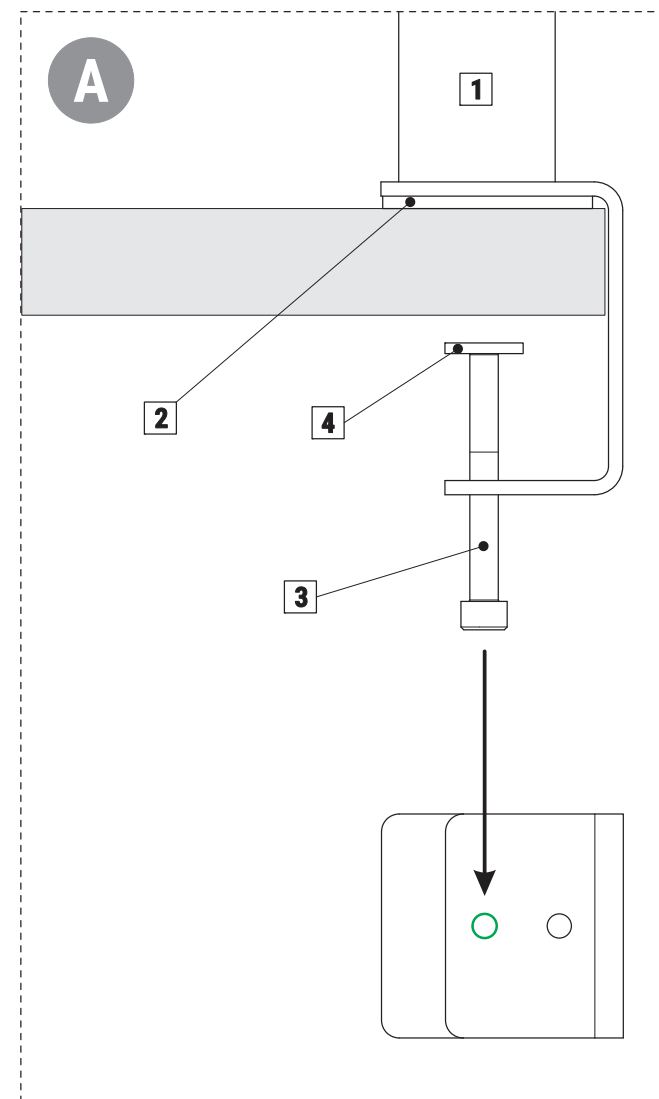

# Tisch-Trennwandsystem MAULconnecto Uplight

976 16, 976 26

ON / OFF  
(PRESS)

A + B