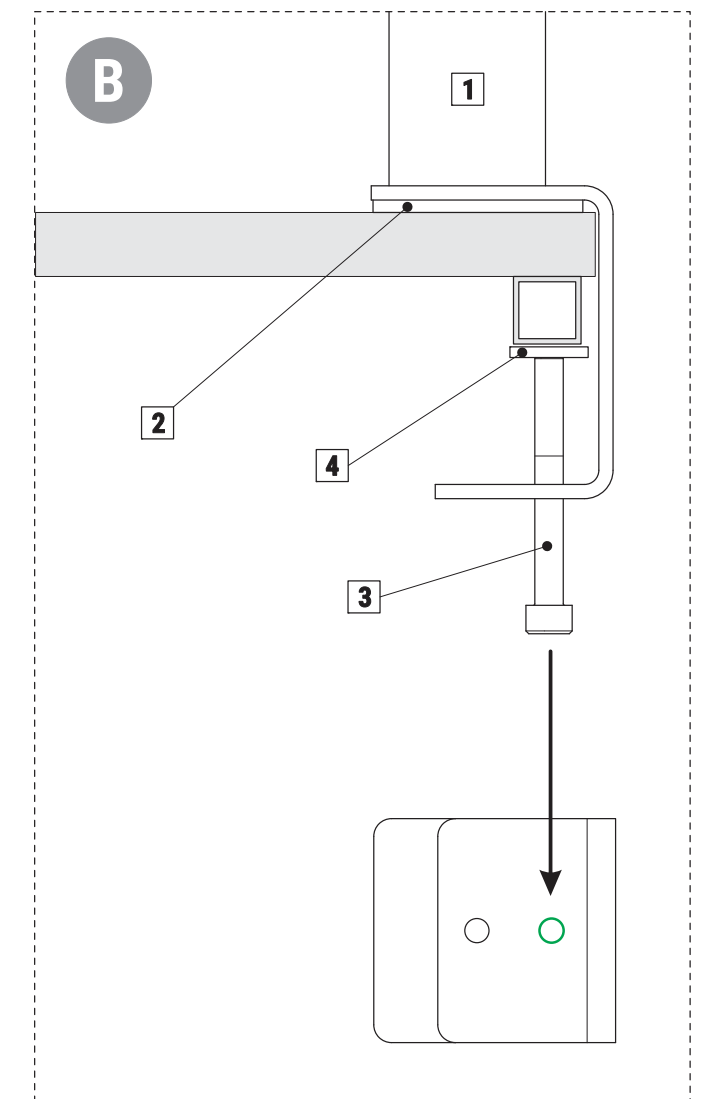

# Tisch-Trennwandsystem MAULconnecto Uplight

976 16, 976 26

ON / OFF  
(PRESS)

A + B