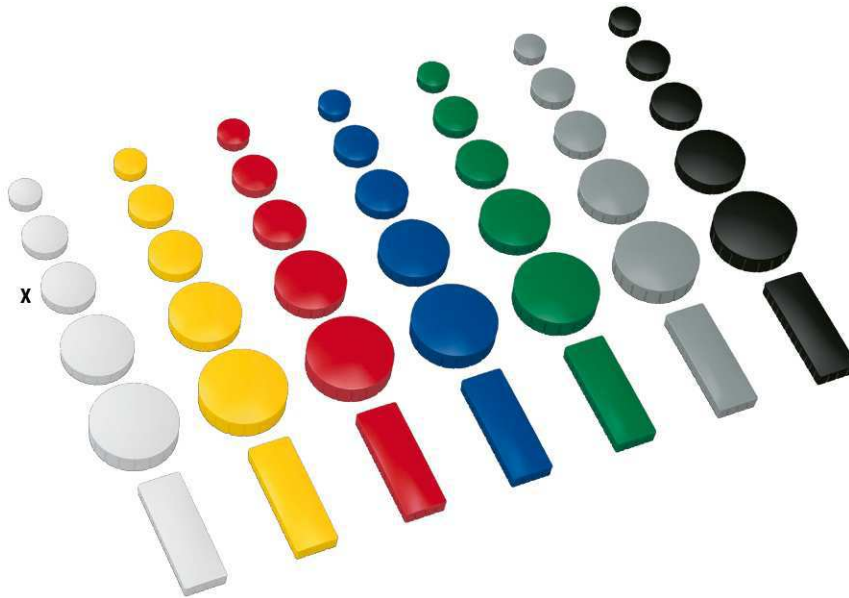

Magneet MAULsolid

- **De gunstige magneet**
- **Modern design: Bovenzijde licht gestructureerd en gebold, rand voorzien van verticale groeven**
- **Aangenaam: met fijne rand voor betere grip**
- **Ruimtebesparend: in doos met kijkvenster om kleur te herkennen**
- **Stabiel:** Huis van onbreekbaar kunststof
- **Onderzijde van de magneet afgelakt** ter bescherming van de ondergrond
- **Divers:** Keuze uit verschillende kleuren, vormen en maten
- **Assorti (99)** bestaat uit ieder 2 x geel, rood en blauw en 1 stuk wit, groen, grijs en zwart
- **Milieuvriendelijke recyclebare verpakking, zonder plastic**
- **garantie: 2 jaar**

Art. nr.	Kleur	EAN-Code	Dounanecode	Maten	Hechtkracht	Stuk/verp	Verpakkingsmaat / VE	Gewicht	VE
6162402	wit	4002390051699	85051990	Ø 2.4 x 0.8 cm	0,6 kg	10	8,3 x 2,5 x 2,5 cm	0,066 kg	1 ctn.
6162413	geel	4002390051217	85051990	Ø 2.4 x 0.8 cm	0,6 kg	10	8,3 x 2,5 x 2,5 cm	0,066 kg	1 ctn.
6162425	rood	4002390051231	85051990	Ø 2.4 x 0.8 cm	0,6 kg	10	8,3 x 2,5 x 2,5 cm	0,066 kg	1 ctn.
6162435	blauw	4002390051255	85051990	Ø 2.4 x 0.8 cm	0,6 kg	10	8,3 x 2,5 x 2,5 cm	0,066 kg	1 ctn.
6162455	groen	4002390051279	85051990	Ø 2.4 x 0.8 cm	0,6 kg	10	8,3 x 2,5 x 2,5 cm	0,066 kg	1 ctn.
6162484	grijs	4002390051293	85051990	Ø 2.4 x 0.8 cm	0,6 kg	10	8,3 x 2,5 x 2,5 cm	0,066 kg	1 ctn.
6162490	zwart	4002390051316	85051990	Ø 2.4 x 0.8 cm	0,6 kg	10	8,3 x 2,5 x 2,5 cm	0,066 kg	1 ctn.
6162499	assorti	4002390051330	85051990	Ø 2.4 x 0.8 cm	0,6 kg	10	8,3 x 2,5 x 2,5 cm	0,066 kg	1 ctn.