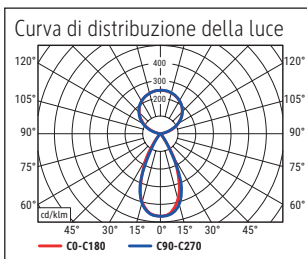

Lampada da terra a LED MAULsirius, colore vario sensore, dimmerabile

- Lampada di design di alta qualità in alluminio, con moderno sistema di gestione della luce
- Regolazione continua della luce tramite rilevatore di movimento e sensore crepuscolare
- Temperatura di colore e intensità luminosa a regolazione continua, p.es. a seconda dell'ora del giorno
- Dimmer a regolazione continua a seconda delle proprie esigenze
- Abbagliamento ridotto (UGR <6) per affaticare meno gli occhi
- Regolazione separata: luce diretta per la superficie di lavoro e indiretta per l'illuminazione della stanza, 70 % verso l'alto e 30 % verso il basso
- Marchio GS, concetto di sicurezza tecnica Made by MAUL
- Molto potente: grande intensità di illuminazione, alto valore di flusso luminoso
- Testa allungata per un'illuminazione ottimale del posto di lavoro