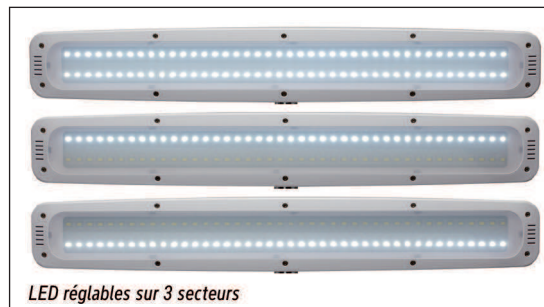

Luminaire de poste de travail LED MAULwork, réglable

- **Luminaire LED puissant**
- **Confortable : réglable en continu, 3 secteurs commutables indépendamment selon l'activité ou la consommation requise**
- **Très bien adapté pour les professionnels : idéal pour le travail en laboratoires, ateliers, bureaux d'étude et ateliers de création**
- **Extrême luminosité : 84 diodes lumineuses de puissance de type LED**
- **Tête réglable en 3 dimensions**
- **Très économique : technologie LED moderne**
- **Sigle GS pour sécurité contrôlée, concept technique de sécurité signé MAUL**
- Commutateur trois positions (diodes du devant - du derrière - toutes les diodes) sur la tête pour faciliter l'utilisation
- Agréable : diffuseur pour réduire les ombres
- Tous les commutateurs sont situés sur la tête pour faciliter l'utilisation
- Source lumineuse et appareil de commande remplaçables
- Emballage recyclable