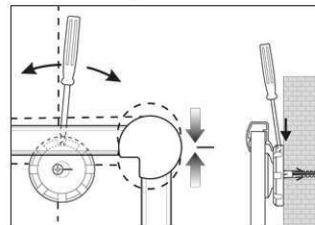

Art.-Nr.	Farbe	EAN-Code	Zollcode	Tafel - Größe	Packungsmaße / VE	Gewicht	VE
6296884	grau	4002390031714	44219910	90 x 180 cm	200 x 93 x 4,2 cm	9,6 kg	1 St

Pinboard MAULpro, structure

1. Screw on mounting element

2. Attach and adjust board

3. Screw the board tight at the corners

- **The best in terms of stability and quality**
- **Made in Germany, GS Label (tested security) TÜV Thüringen, 3-year guarantee**
- **Convenient: the surface is discreet, dirt is nearly invisible**
- **Strong performance: the pins are tightly pinned and ensure a good holding**
- **Highest stability: strong silver anodised aluminium frame, thickness approx. 1,3 mm**
- **Low weight, easy mounting: easy adjustment up to 6 mm after mounting by means of patented MAUL eccentric elements**
- **Landscape or portrait format**
- Cork surface on 10 mm stable kernel made in sandwich technique
- Wall friendly: air can circulate between wall and board
- Can be used as flipchart: economic upgrade with discreet flipchart pad holders (Art.-No. 638 73 84)
- Can be recycled to 98%, low emission production in our national plant
- Including mounting material
- Recyclable packaging
- Colour code refers to the grey corner joint
- Guarantee: 3 years