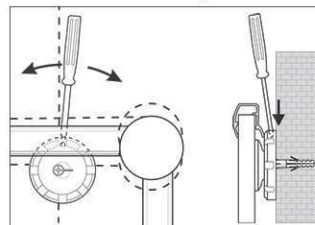

Tableau d'information MAULpro, structuré

- **Le maximum en termes de stabilité et de qualité**
- **Made in Germany, label GS TÜV Thüringen, 3 ans de garantie**
- **Pratique : la surface structurée est décente, les salissures sont peu visibles**
- **Très performant: les punaises sont bien tenues et les documents bien maintenus**
- **Solidité maximale : robuste cadre en aluminium anodisé, env. 1,3 mm d'épaisseur**
- **Faible poids, montage facile: confortable ajustement horizontal jusqu'à 6 mm après accrochage grâce aux plots excentriques brevetés MAUL**
- **Format portrait ou paysage**
- Surface structurée sur coeur en sandwich rigide de 10 mm
- Ménage le mur : l'air circule entre le tableau et le mur
- Utilisable comme chevalet de conférence : discrets cavaliers porte-bloc (réf. 638 73 84) disponibles à peu de frais en option
- Recyclable à 98%, production écologique dans nos usines locales
- Incluant le matériel de montage
- Emballage recyclable
- Le code couleur se réfère à la couleur grise des coins
- Garantie: 3 ans

Réf	Coloris	Code EAN	Code douanier	Dimensions tableau	Dim. U.V.	Poids	U.V.
6296884	gris	4002390031714	44219910	90 x 180 cm	200 x 93 x 4,2 cm	9,6 kg	1 pce(s)