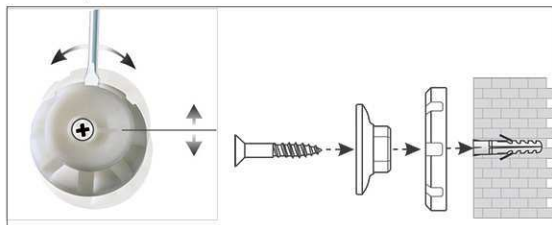

Tableau d'information MAULpro, structuré

- **Le maximum en termes de stabilité et de qualité**
- **Made in Germany, label GS TÜV Thüringen, 3 ans de garantie**
- **Pratique : la surface structurée est décente, les salissures sont peu visibles**
- **Très performant: les punaises sont bien tenues et les documents bien maintenus**
- **Solidité maximale : robuste cadre en aluminium anodisé, env. 1,3 mm d'épaisseur**
- **Faible poids, montage facile: confortable ajustement horizontal jusqu'à 6 mm après accrochage grâce aux plots excentriques brevetés MAUL**
- **Format portrait ou paysage**
- Surface structurée sur coeur en sandwich rigide de 10 mm
- Ménage le mur : l'air circule entre le tableau et le mur
- Utilisable comme chevalet de conférence : discrets cavaliers porte-bloc (réf. 638 73 84) disponibles à peu de frais en option
- Recyclable à 98%, production écologique dans nos usines locales
- Incluant le matériel de montage
- Emballage recyclable
- Le code couleur se réfère à la couleur grise des coins
- Garantie: 3 ans

Réf	Coloris	Code EAN	Code douanier	Dimensions tableau	Dim. U.V.	Poids	U.V.
6296884	gris	4002390031714	44219910	90 x 180 cm	200 x 93 x 4,2 cm	9,6 kg	1 pce(s)