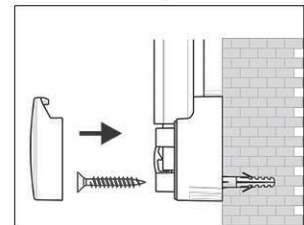

Art.-Nr.	Farbe	EAN-Code	Zollcode	Tafel - Größe	Packungsmaße / VE	Gewicht	VE
6296884	grau	4002390031714	44219910	90 x 180 cm	200 x 93 x 4,2 cm	9,6 kg	1 St

Pinboard MAULpro, structure

1. Screw on mounting element

2. Attach and adjust board

3. Screw the board tight at the corners

- **The best in terms of stability and quality**
- **Made in Germany, GS Label (tested security) TÜV Thüringen, 3-year guarantee**
- **Convenient: the surface is discreet, dirt is nearly invisible**
- **Strong performance: the pins are tightly pinned and ensure a good holding**
- **Highest stability: strong silver anodised aluminium frame, thickness approx. 1,3 mm**
- **Low weight, easy mounting: easy adjustment up to 6 mm after mounting by means of patented MAUL eccentric elements**
- **Landscape or portrait format**
- Cork surface on 10 mm stable kernel made in sandwich technique
- Wall friendly: air can circulate between wall and board
- Can be used as flipchart: economic upgrade with discreet flipchart pad holders (Art.-No. 638 73 84)
- Can be recycled to 98%, low emission production in our national plant
- Including mounting material
- Recyclable packaging
- Colour code refers to the grey corner joint
- Guarantee: 3 years