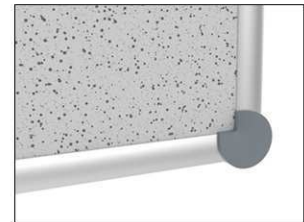

3. visser les coins

Tableau d'information MAULpro, structuré