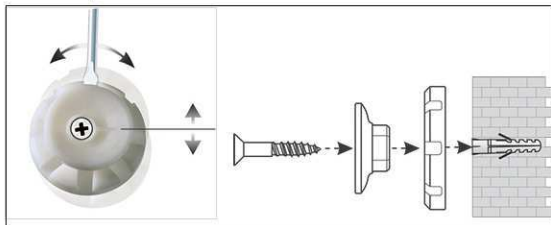

Tableau d'information MAULpro, structuré

- **Le maximum en termes de stabilité et de qualité**
- **Made in Germany, label GS TÜV Thüringen, 3 ans de garantie**
- **Pratique : la surface structurée est décente, les salissures sont peu visibles**
- **Très performant: les punaises sont bien tenues et les documents bien maintenus**
- **Solidité maximale : robuste cadre en aluminium anodisé, env. 1,3 mm d'épaisseur**
- **Faible poids, montage facile: confortable ajustement horizontal jusqu'à 6 mm après accrochage grâce aux plots excentriques brevetés MAUL**
- **Format portrait ou paysage**
- Surface structurée sur coeur en sandwich rigide de 10 mm
- Ménage le mur : l'air circule entre le tableau et le mur
- Utilisable comme chevalet de conférence : discrets cavaliers porte-bloc (réf. 638 73 84) disponibles à peu de frais en option
- Recyclable à 98%, production écologique dans nos usines locales
- Incluant le matériel de montage
- Emballage recyclable
- Le code couleur se réfère à la couleur grise des coins
- Garantie: 3 ans

Réf	Coloris	Code EAN	Code douanier	Dimensions tableau	Dim. U.V.	Poids	U.V.
6293884	gris	4002390031691	44219910	60 x 90 cm	93 x 79 x 4 cm	3,97 kg	1 pce(s)