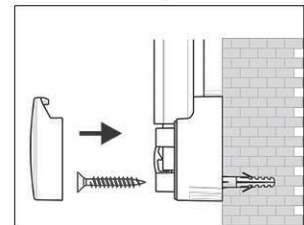

Art.-Nr.	Farbe	EAN-Code	Zollcode	Tafel - Größe	Packungsmaße / VE	Gewicht	VE
6293884	grau	4002390031691	44219910	60 x 90 cm	93 x 79 x 4 cm	3,97 kg	1 St

Pinboard MAULpro, structure

1. Screw on mounting element

2. Attach and adjust board

3. Screw the board tight at the corners

- **The best in terms of stability and quality**
- **Made in Germany, GS Label (tested security) TÜV Thüringen, 3-year guarantee**
- **Convenient: the surface is discreet, dirt is nearly invisible**
- **Strong performance: the pins are tightly pinned and ensure a good holding**
- **Highest stability: strong silver anodised aluminium frame, thickness approx. 1,3 mm**
- **Low weight, easy mounting: easy adjustment up to 6 mm after mounting by means of patented MAUL eccentric elements**
- **Landscape or portrait format**
- Cork surface on 10 mm stable kernel made in sandwich technique
- Wall friendly: air can circulate between wall and board
- Can be used as flipchart: economic upgrade with discreet flipchart pad holders (Art.-No. 638 73 84)
- Can be recycled to 98%, low emission production in our national plant
- Including mounting material
- Recyclable packaging
- Colour code refers to the grey corner joint
- Guarantee: 3 years