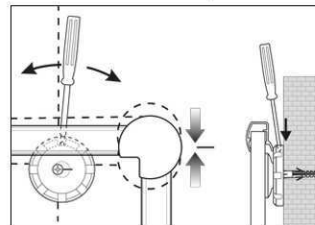

Tableau d'information MAULpro, structuré

- **Le maximum en termes de stabilité et de qualité**
- **Made in Germany, label GS TÜV Thüringen, 3 ans de garantie**
- **Pratique : la surface structurée est décente, les salissures sont peu visibles**
- **Très performant: les punaises sont bien tenues et les documents bien maintenus**
- **Solidité maximale : robuste cadre en aluminium anodisé, env. 1,3 mm d'épaisseur**
- **Faible poids, montage facile: confortable ajustement horizontal jusqu'à 6 mm après accrochage grâce aux plots excentriques brevetés MAUL**
- **Format portrait ou paysage**
- Surface structurée sur coeur en sandwich rigide de 10 mm
- Ménage le mur : l'air circule entre le tableau et le mur
- Utilisable comme chevalet de conférence : discrets cavaliers porte-bloc (réf. 638 73 84) disponibles à peu de frais en option
- Recyclable à 98%, production écologique dans nos usines locales
- Incluant le matériel de montage
- Emballage recyclable
- Le code couleur se réfère à la couleur grise des coins
- Garantie: 3 ans

Réf	Coloris	Code EAN	Code douanier	Dimensions tableau	Dim. U.V.	Poids	U.V.
6293884	gris	4002390031691	44219910	60 x 90 cm	93 x 79 x 4 cm	3,97 kg	1 pce(s)