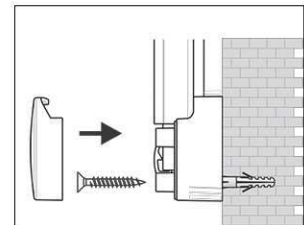

Tableau d'information MAULpro, structuré

- **Le maximum en termes de stabilité et de qualité**
- **Made in Germany, label GS TÜV Thüringen, 3 ans de garantie**
- **Pratique : la surface structurée est décente, les salissures sont peu visibles**
- **Très performant: les punaises sont bien tenues et les documents bien maintenus**
- **Solidité maximale : robuste cadre en aluminium anodisé, env. 1,3 mm d'épaisseur**
- **Faible poids, montage facile: confortable ajustement horizontal jusqu'à 6 mm après accrochage grâce aux plots excentriques brevetés MAUL**
- **Format portrait ou paysage**
- Surface structurée sur coeur en sandwich rigide de 10 mm
- Ménage le mur : l'air circule entre le tableau et le mur
- Utilisable comme chevalet de conférence : discrets cavaliers porte-bloc (réf. 638 73 84) disponibles à peu de frais en option
- Recyclable à 98%, production écologique dans nos usines locales
- Incluant le matériel de montage
- Emballage recyclable
- Le code couleur se réfère à la couleur grise des coins
- Garantie: 3 ans

Réf	Coloris	Code EAN	Code douanier	Dimensions tableau	Dim. U.V.	Poids	U.V.
6293884	gris	4002390031691	44219910	60 x 90 cm	93 x 79 x 4 cm	3,97 kg	1 pce(s)