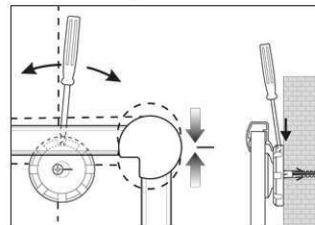

Art.-Nr.	Farbe	EAN-Code	Zollcode	Tafel - Größe	Packungsmaße / VE	Gewicht	VE
6293884	grau	4002390031691	44219910	60 x 90 cm	93 x 79 x 4 cm	3,97 kg	1 St

Pinboard MAULpro, structure

1. Screw on mounting element

2. Attach and adjust board

3. Screw the board tight at the corners

- **The best in terms of stability and quality**
- **Made in Germany, GS Label (tested security) TÜV Thüringen, 3-year guarantee**
- **Convenient: the surface is discreet, dirt is nearly invisible**
- **Strong performance: the pins are tightly pinned and ensure a good holding**
- **Highest stability: strong silver anodised aluminium frame, thickness approx. 1,3 mm**
- **Low weight, easy mounting: easy adjustment up to 6 mm after mounting by means of patented MAUL eccentric elements**
- **Landscape or portrait format**
- Cork surface on 10 mm stable kernel made in sandwich technique
- Wall friendly: air can circulate between wall and board
- Can be used as flipchart: economic upgrade with discreet flipchart pad holders (Art.-No. 638 73 84)
- Can be recycled to 98%, low emission production in our national plant
- Including mounting material
- Recyclable packaging
- Colour code refers to the grey corner joint
- Guarantee: 3 years