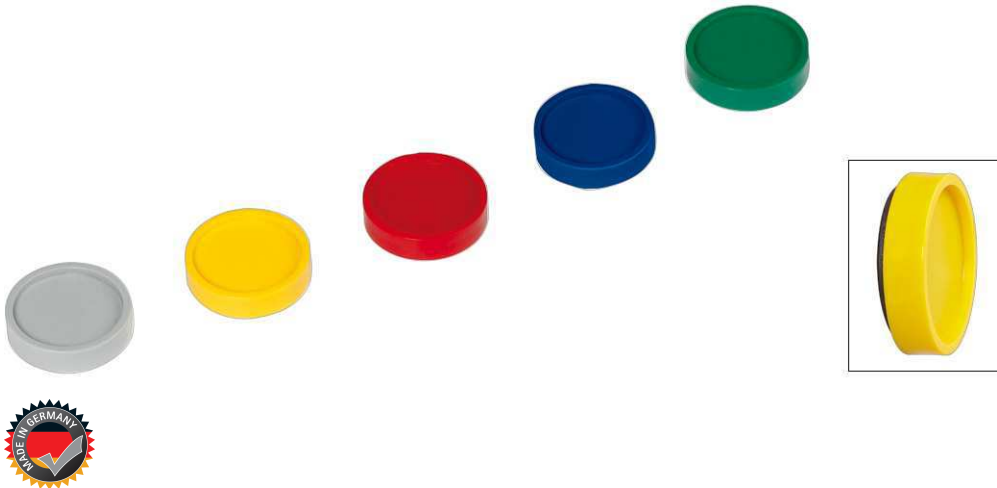

Aimant industriel

- **Solide : coiffe en matière plastique résistante aux chocs**
- **Particulièrement résistant à l'usure**
- **Made in Germany : fabriqué de manière durable et socialement responsable, 3 ans de garantie**
- **Pratiquement indestructible : particulièrement adapté aux ateliers**
- **Idéal : également adapté aux sites de production (nombreuses surfaces utilisables pour la fixation) p. ex. pour afficher des informations sur les machines et les casiers personnels ou sur les étagères métalliques pour l'inventaire**
- **Tient bon : le noyau est fortement collé à la coiffe avec une colle spéciale**
- **Le dessous du noyau en ferrite est laqué pour protéger les surfaces de fixation**
- Production écologique dans les usines locales
- Rien ne se perd : livré sur plaque métallique avec perforation pour libre-service
- Garantie: 3 ans

Réf	Coloris	Code EAN	Code douanier	Dimension	Résistance	Pces/UV	Dim. U.V.	Poids	U.V.
6172313	jaune	4002390048750	85051990	Ø 2.9 x 1.2 cm	1 kg	10	16 x 8,5 x 1,3 cm	0,249 kg	1 jeu
6172325	rouge	4002390048767	85051990	Ø 2.9 x 1.2 cm	1 kg	10	16 x 8,5 x 1,3 cm	0,249 kg	1 jeu
6172335	bleu	4002390054188	85051990	Ø 2.9 x 1.2 cm	1 kg	10	16 x 8,5 x 1,3 cm	0,249 kg	1 jeu
6172355	vert	4002390048774	85051990	Ø 2.9 x 1.2 cm	1 kg	10	16 x 8,5 x 1,3 cm	0,249 kg	1 jeu
6172384	gris	4002390048781	85051990	Ø 2.9 x 1.2 cm	1 kg	10	16 x 8,5 x 1,3 cm	0,249 kg	1 jeu