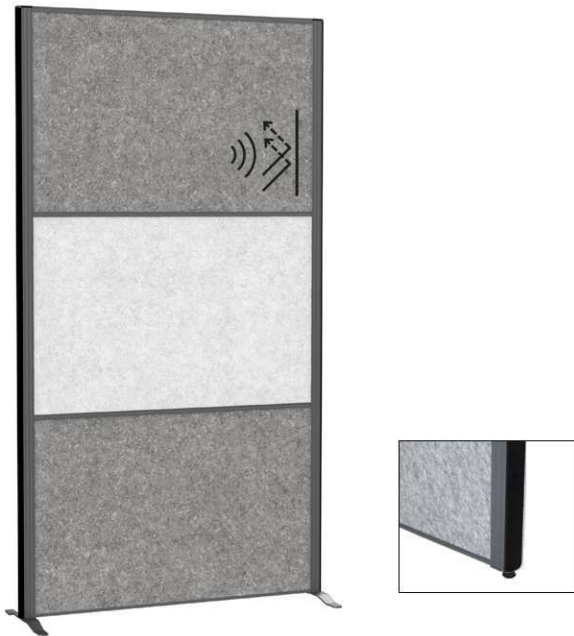

Système de cloison murale MAULconnecto

- **New Work** : paroi de séparation modulaire et autoportante, pour des concepts d'espaces modernes; allie concentration et communication; agencement personnalisé
- **Solutions d'open-space** : zones de concentration avec protection anti-bruit et amélioration de l'acoustique, protection visuelle pour espaces privés, pour les meetings créatifs ou comme tableau d'information
- **Made in Germany** : fabrication durable et responsable, garantie de 5 ans
- **Connect** : composée de trois modules de resp. 60 x 100 cm, possibilité d'assemblage avec différentes surfaces, modules insérables et fixation par vis
- **Extrêmement flexible** : s'assemble avec fluidité grâce à un raccord velcro
- **Réorganiser des espaces** : mise en place d'un ordre de parois, assemblage rapide et réagencement à tout moment, facile et sans outil
- **5 surfaces au choix, chacune revêtues des deux côtés** : feutre acoustique gris clair ou gris foncé chiné, tableau blanc, tableau d'affichage en textile bleu ou liège
- Au bureau tout autour d'un meuble de travail, dans un centre d'appel, une salle de conférence ou de réunion, pour créer une pièce dans une salle ou un coin bureau à domicile
- Design raffiné : l'association moderne de couleur d'encadrement et d'une surface, un profilé discret aux bords arrondis et stries décoratives
- Protection visuelle opaque et pratiquement au ras du sol : seulement 2 cm de distance entre le sol et le bord inférieur du panneau
- Haute qualité : profilé d'encadrement circulaire (épaisseur 44 mm) en aluminium disponible en teinte blanche, anthracite et argent. La couleur indiquée fait référence à la bordure
- Pieds en acier stable. Angle d'alignement de 90 à 180°, sélectionnable en continu
- Acoustique : Haute absorption acoustique, 100% fibres de PES (fibres de polyester), dont 20 % recyclées, certifié selon la norme ÖKO-TEX® 100 classe 1, sans formaldéhyde, inodore, hypoallergénique, B1 difficilement inflammable, épaisseur 40 mm, 4000 g/m², insensible à la pression, stabilité de forme élevée
- La couleur indiquée fait référence à la bordure
- Emballage écologique en carton recyclé, article non-encombrant
- Garantie: 5 ans