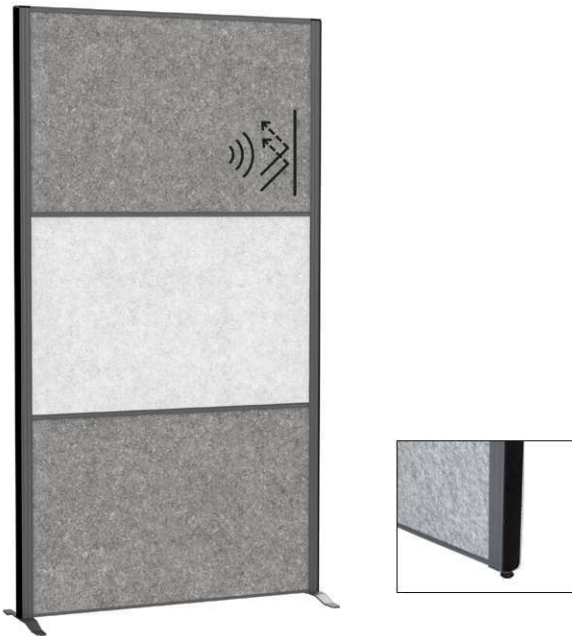

MAULconnecto scheidingswandsysteem

- **Nieuwe werkomgevingen:** MAULconnecto is een modulaire, vrijstaande scheidingswand voor moderne ruimteconcepten, de Connecto-wand creëert een werkomgeving die makkelijk individueel aangepast kan worden en zo zorg draagt voor een combinatie van geconcentreerd werken met makkelijke onderlinge communicatie
- **Open Space Oplossingen:** concentratiezones met geluidsabsorberende materialen en een verbeterde akoestiek, privacy spaces door visuele afscherming voor creatieve meetings of als informatiewand
- **Made in Germany:** duurzaam en sociaal verantwoord geproduceerd, 5 jaar garantie
- **Uiterst flexibel:** de verschillende wanden kunnen zonder tussenopeningen aan elkaar worden gekoppeld. De verbinding van de wanden wordt gerealiseerd met een fleecce (hoogwaardig klittenband) aan de buitenzijde van de frames
- **Connect:** is een scheidingswand van 180 x 100 cm, bestaande uit drie modules van elk 60 x 100 cm, combineerbaar in verschillende oppervlakken, de modules worden aan de zijkant met de frames ingestoken, met schroeven bevestigd en onderling gescheiden met een gecoat aluminium H-profiel
- **Kamers herinrichten:** u kiest de gewenste wandmodules, maakt de wandvolgorde en stelt de opstelhoek in (alleen mogelijk met statief), eenvoudige en snelle montage en op elk moment eenvoudig aan te passen
- **U heeft de keuze uit 5 module-oppervlakken om uit te kiezen, elk met twee gelijke zijden:** akoestisch fleecce lichtgrijs of donkergrijs gemêleerd, whiteboard, prikbord textielblauw en kurk
- Op kantoor rond het bureau, in een callcenter, de conferentieruimte of vergaderzaal, voor een ruimte-in-ruimte oplossing of in situatie bij een thuishkantoor
- Elegante design: moderne combinatie van framekleur en oppervlak, discreet, strak rondlopend profiel voorzien van decoratieve uitsparingen
- Visuele bescherming, niet transparant, bijna tot aan de vloer, afstand van vloer tot onderrand paneel slechts 2 cm
- Hoge kwaliteit: aluminium gecoat frame van aluminium met een Ø van 44 mm. in de kleuren wit, antraciet en alu-grijs
- Opbergen en mobiliteit: stalen gekleurde, redelijk vlakke, zwenkvoet voor ruimtebesparend en makkelijk opbergen, eventueel te voorzien van kunststof geremde wielen
- Robuuste stalen voeten. Koppelbaar in een hoek van 90°-180°
- Zeer sterke geluidsabsorptie, 100% PES-vezels (polyestervezels) waarvan 20% gerecycled, gecertificeerd conform ÖKO-TEX® Standaard 100 klasse 1, formaldehydevrij, reukloos, allergievriendelijk, B1 vlamvertragend, prikbaar, dikte 40 mm, 3000 g/m² drukvast, hoge dimensionale stabiliteit
- De kleurspecificatie heeft betrekking op het aluminium frame
- Milieuvriendelijke verpakking van gerecycled karton, geen volumineuze goederen