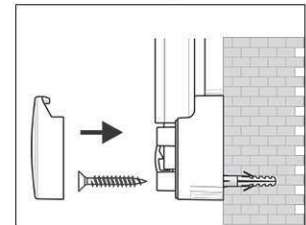

Art.-Nr.	Farbe	EAN-Code	Zollcode	Tafel - Größe	Packungsmaße / VE	Gewicht	VE
6305284	grau	4002390029865	96100000	120 x 180 cm	199 x 128 x 4,5 cm	18,52 kg	1 St

Whiteboard MAULpro, enamel

1. Screw on mounting element

2. Attach and adjust board

3. Screw the board tight at the corners

- **The best in terms of stability, functionality and quality**
- **Enamel surface: Extremely scratch resistant, non-wearing and ecologic**
- **Durable: 30-year guarantee on the surface if used in a proper way**
- **Made in Germany, GS label (tested security) TÜV Thüringen**
- **Brilliant: Stability of metal combined with the hardness and wear resistance of glass covering**
- **Convenient: Easy to clean, resistant against acid and base, protected from oxidation**
- **Low weight, easy mounting: Easy adjustment up to 6 mm after mounting by means of patented MAUL eccentric elements**
- Triple use: suitable for magnets, writable and very good dry-wipe
- Landscape or portrait format
- Highest stability: strong silver anodised aluminium frame, thickness approx. 1,3 mm
- Increased magnetic adherence: steel surface on stable sandwich kernel
- Wall friendly: air can circulate between wall and board
- Sliding plastic tray
- Can be used as flipchart: economic upgrade with discreet flipchart pad holders (Art. No. 638 73 84)
- Can be recycled to 98%, low emission production in our national plants
- Including mounting material
- Colour code refers to tray
- Lead time for larger sizes from 120 x 180 cm: on demand
- Recyclable packaging
- Guarantee: 3 years