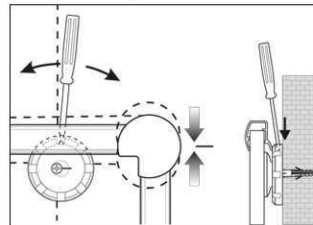

Art.-Nr.	Farbe	EAN-Code	Zollcode	Tafel - Größe	Packungsmaße / VE	Gewicht	VE
6305284	grau	4002390029865	96100000	120 x 180 cm	199 x 128 x 4,5 cm	18,52 kg	1 St

Whiteboard MAULpro, enamel

1. Screw on mounting element

2. Attach and adjust board

3. Screw the board tight at the corners

- **The best in terms of stability, functionality and quality**
- **Enamel surface: Extremely scratch resistant, non-wearing and ecologic**
- **Durable: 30-year guarantee on the surface if used in a proper way**
- **Made in Germany, GS label (tested security) TÜV Thüringen**
- **Brilliant: Stability of metal combined with the hardness and wear resistance of glass covering**
- **Convenient: Easy to clean, resistant against acid and base, protected from oxidation**
- **Low weight, easy mounting: Easy adjustment up to 6 mm after mounting by means of patented MAUL eccentric elements**
- Triple use: suitable for magnets, writable and very good dry-wipe
- Landscape or portrait format
- Highest stability: strong silver anodised aluminium frame, thickness approx. 1,3 mm
- Increased magnetic adherence: steel surface on stable sandwich kernel
- Wall friendly: air can circulate between wall and board
- Sliding plastic tray
- Can be used as flipchart: economic upgrade with discreet flipchart pad holders (Art. No. 638 73 84)
- Can be recycled to 98%, low emission production in our national plants
- Including mounting material
- Colour code refers to tray
- Lead time for larger sizes from 120 x 180 cm: on demand
- Recyclable packaging
- Guarantee: 3 years