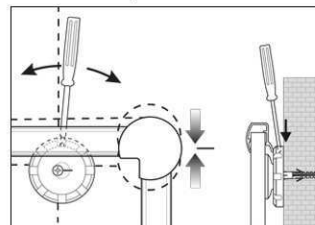

Art.-Nr.	Farbe	EAN-Code	Zollcode	Tafel - Größe	Packungsmaße / VE	Gewicht	VE
6306602	weiß	4002390040006	96100000	60 x 90 cm	93 x 79 x 4 cm	5,855 kg	1 St

Whiteboard MAULpro, white, coated steel

1. Screw on mounting element

2. Attach and adjust board

3. Screw the board tight at the corners

- **The best in terms of stability, functionality and quality**
- **Discreet and elegant: Pleasant white powder coated frame**
- **White slidable tray**
- **Made in Germany, GS Label (tested security) TÜV Thüringen**
- **3-year guarantee, 5 years on the surface if used in proper way**
- **Tough coated steel surface, suitable for permanent work**
- **Low weight, easy mounting: Easy adjustment up to 6 mm after mounting by means of patented MAUL eccentric elements**
- Triple use: suitable for magnets, writable and very good dry-wipe
- Landscape or portrait format
- Highest stability: strong silver anodised aluminium frame, thickness approx. 1,3 mm
- Increased magnetic adherence: steel surface on stable sandwich kernel
- Wall friendly: air can circulate between wall and board
- Can be used as flipchart: economic upgrade with discreet flipchart pad holders (Art.-No. 638 73 84), the writing surface remains free
- Can be recycled to 98%, low emission production in our national plant
- Including mounting material
- Recyclable packaging
- Guarantee: 3 years