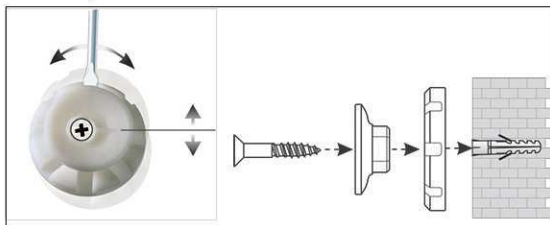

1. visser le plot