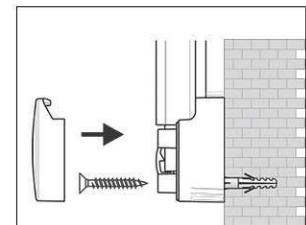

3. visser les coins