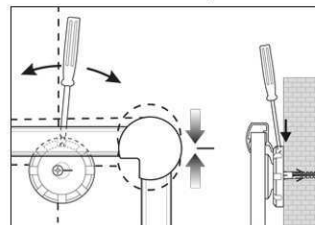

2. Attach and adjust board

3. Screw the board tight at the corners

- **The best in terms of stability, functionality and quality**
- **Discreet and elegant: Pleasant white powder coated frame**
- **White slidable tray**
- **Made in Germany, GS Label (tested security) TÜV Thüringen**
- **3-year guarantee, 5 years on the surface if used in proper way**
- **Tough coated steel surface, suitable for permanent work**
- **Low weight, easy mounting: Easy adjustment up to 6 mm after mounting by means of patented MAUL eccentric elements**
- Triple use: suitable for magnets, writable and very good dry-wipe
- Landscape or portrait format
- Highest stability: strong silver anodised aluminium frame, thickness approx. 1,3 mm
- Increased magnetic adherence: steel surface on stable sandwich kernel
- Wall friendly: air can circulate between wall and board
- Can be used as flipchart: economic upgrade with discreet flipchart pad holders (Art.-No. 638 73 84), the writing surface remains free
- Can be recycled to 98%, low emission production in our national plant
- Including mounting material
- Recyclable packaging
- Guarantee: 3 years

Art. No.	Colour	EAN-Code	Tariff-No.	Board size	Pack size / PU	Weight	PU
6306602	white	4002390040006	96100000	60 x 90 cm	93 x 79 x 4 cm	5.855 kg	1 pc(s).

Tableau blanc MAULpro, blanc

1. visser le plot

2. accrocher le tableau et ajuster

Réf	Coloris	Code EAN	Code douanier	Dimensions tableau	Dim. U.V.	Poids	U.V.
6306602	blanc	4002390040006	96100000	60 x 90 cm	93 x 79 x 4 cm	5,855 kg	1 pce(s)

Whiteboard MAULpro white

1. montage-element vastschroeven