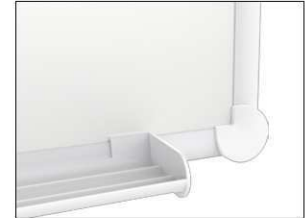

3. Board aan de hoeken vastschroeven

Whiteboard MAULpro white