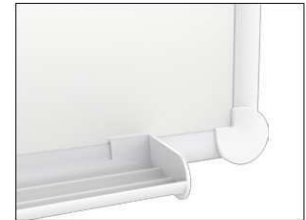

3. visser les coins

Tableau blanc MAULpro, blanc