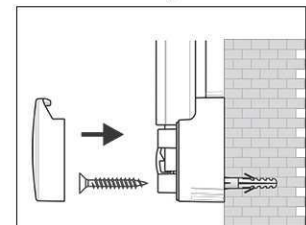

Art.-Nr.	Farbe	EAN-Code	Zollcode	Tafel - Größe	Packungsmaße / VE	Gewicht	VE
6306602	weiß	4002390040006	96100000	60 x 90 cm	93 x 79 x 4 cm	5,855 kg	1 St

Whiteboard MAULpro, white, coated steel

1. Screw on mounting element

2. Attach and adjust board

3. Screw the board tight at the corners

- **The best in terms of stability, functionality and quality**
- **Discreet and elegant: Pleasant white powder coated frame**
- **White slidable tray**
- **Made in Germany, GS Label (tested security) TÜV Thüringen**
- **3-year guarantee, 5 years on the surface if used in proper way**
- **Tough coated steel surface, suitable for permanent work**
- **Low weight, easy mounting: Easy adjustment up to 6 mm after mounting by means of patented MAUL eccentric elements**
- Triple use: suitable for magnets, writable and very good dry-wipe
- Landscape or portrait format
- Highest stability: strong silver anodised aluminium frame, thickness approx. 1,3 mm
- Increased magnetic adherence: steel surface on stable sandwich kernel
- Wall friendly: air can circulate between wall and board
- Can be used as flipchart: economic upgrade with discreet flipchart pad holders (Art.-No. 638 73 84), the writing surface remains free
- Can be recycled to 98%, low emission production in our national plant
- Including mounting material
- Recyclable packaging
- Guarantee: 3 years