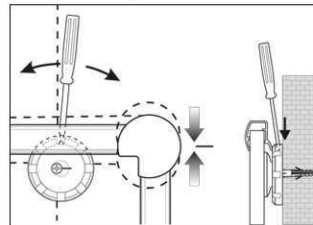

2. Attach and adjust board

3. Screw the board tight at the corners

- **The best in terms of stability, functionality and quality**
- **Made in Germany, GS Label (tested security)**
- **3-year guarantee, 5 years on the surface if used in a proper way**
- **Highest stability: Strong silver anodised aluminium frame**
- **Increased magnetic adherence: Steel surface on stable sandwich kernel**
- **Tough coated steel surface, suitable for permanent work**
- **Low weight, easy mounting: Easy adjustment up to 6 mm after mounting by means of patented MAUL eccentric elements**
- Triple use: suitable for magnets, writable and very good dry-wipe
- Landscape or portrait format
- Wall friendly: air can circulate between wall and board
- Sliding plastic tray
- Can be used as flipchart: economic upgrade with discreet flipchart pad holders (Art.-No. 638 73 84)
- Can be recycled to 98%, low emission production in our national plant
- Including mounting material
- Colour code refers to the tray
- Lead time for larger sizes from 120 x 180 cm: on demand
- Recyclable packaging
- Guarantee: 3 years