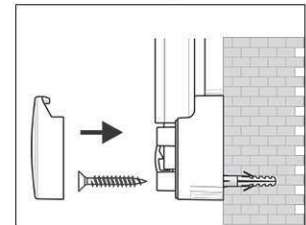

Art.-Nr.	Farbe	EAN-Code	Zollcode	Tafel - Größe	Packungsmaße / VE	Gewicht	VE
6305384	grau	4002390043755	96100000	120 x 240 cm	259 x 128 x 4,5 cm	19,54 kg	1 St

Whiteboard MAULpro, coated steel

1. Screw on mounting element

2. Attach and adjust board

3. Screw the board tight at the corners

- **The best in terms of stability, functionality and quality**
- **Made in Germany, GS Label (tested security)**
- **3-year guarantee, 5 years on the surface if used in a proper way**
- **Highest stability: Strong silver anodised aluminium frame**
- **Increased magnetic adherence: Steel surface on stable sandwich kernel**
- **Tough coated steel surface, suitable for permanent work**
- **Low weight, easy mounting: Easy adjustment up to 6 mm after mounting by means of patented MAUL eccentric elements**
- Triple use: suitable for magnets, writable and very good dry-wipe
- Landscape or portrait format
- Wall friendly: air can circulate between wall and board
- Sliding plastic tray
- Can be used as flipchart: economic upgrade with discreet flipchart pad holders (Art.-No. 638 73 84)
- Can be recycled to 98%, low emission production in our national plant
- Including mounting material
- Colour code refers to the tray
- Lead time for larger sizes from 120 x 180 cm: on demand
- Recyclable packaging
- Guarantee: 3 years