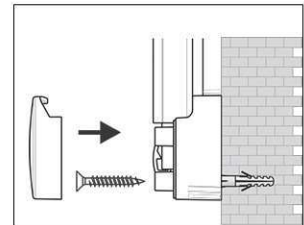

3. visser les coins