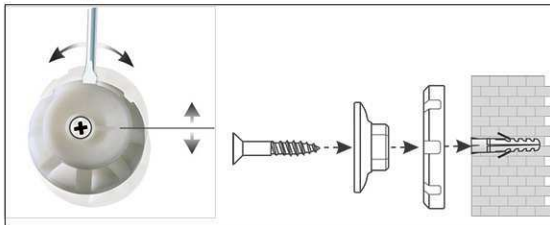

1. visser le plot