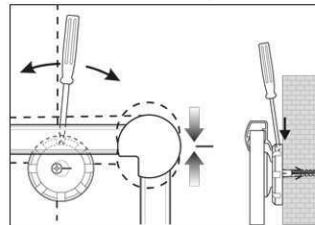

2. Attach and adjust board

3. Screw the board tight at the corners

- **The best in terms of stability, functionality and quality**
- **Made in Germany, GS Label (tested security)**
- **3-year guarantee, 5 years on the surface if used in a proper way**
- **Highest stability: Strong silver anodised aluminium frame**
- **Increased magnetic adherence: Steel surface on stable sandwich kernel**
- **Tough coated steel surface, suitable for permanent work**
- **Low weight, easy mounting: Easy adjustment up to 6 mm after mounting by means of patented MAUL eccentric elements**
- Triple use: suitable for magnets, writable and very good dry-wipe
- Landscape or portrait format
- Wall friendly: air can circulate between wall and board
- Sliding plastic tray
- Can be used as flipchart: economic upgrade with discreet flipchart pad holders (Art.-No. 638 73 84)
- Can be recycled to 98%, low emission production in our national plant
- Including mounting material
- Colour code refers to the tray
- Lead time for larger sizes from 120 x 180 cm: on demand
- Recyclable packaging
- Guarantee: 3 years

Art. No.	Colour	EAN-Code	Tariff-No.	Board size	Pack size / PU	Weight	PU
6305384	grey	4002390043755	96100000	120 x 240 cm	259 x 128 x 4,5 cm	19.54 kg	1 pc(s).

Tableau blanc MAULpro

1. visser le plot

2. accrocher le tableau et ajuster

Réf	Coloris	Code EAN	Code douanier	Dimensions tableau	Dim. U.V.	Poids	U.V.
6305384	gris	4002390043755	96100000	120 x 240 cm	259 x 128 x 4,5 cm	19,54 kg	1 pce(s)

Whiteboard MAULpro

1. montage-element vastschroeven