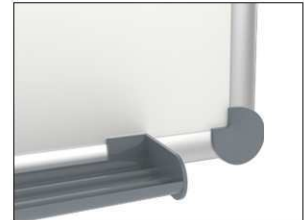

3. visser les coins

Tableau blanc MAULpro