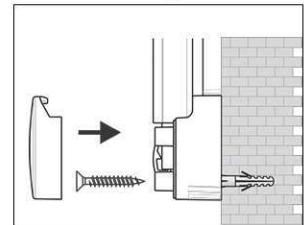

## Whiteboard MAULpro, coated steel

1. Screw on mounting element

2. Attach and adjust board

3. Screw the board tight at the corners

- **The best in terms of stability, functionality and quality**
- **Made in Germany, GS Label (tested security)**
- **3-year guarantee, 5 years on the surface if used in a proper way**
- **Highest stability: Strong silver anodised aluminium frame**
- **Increased magnetic adherence: Steel surface on stable sandwich kernel**
- **Tough coated steel surface, suitable for permanent work**
- **Low weight, easy mounting: Easy adjustment up to 6 mm after mounting by means of patented MAUL eccentric elements**
- Triple use: suitable for magnets, writable and very good dry-wipe
- Landscape or portrait format
- Wall friendly: air can circulate between wall and board
- Sliding plastic tray
- Can be used as flipchart: economic upgrade with discreet flipchart pad holders (Art.-No. 638 73 84)
- Can be recycled to 98%, low emission production in our national plant
- Including mounting material
- Colour code refers to the tray
- Lead time for larger sizes from 120 x 180 cm: on demand
- Recyclable packaging
- Guarantee: 3 years

Art. No.	Colour	EAN-Code	Tariff-No.	Board size	Pack size / PU	Weight	PU
6301684	grey	4002390023245	96100000	60 x 90 cm	93 x 79 x 4 cm	5.76 kg	1 pc(s).