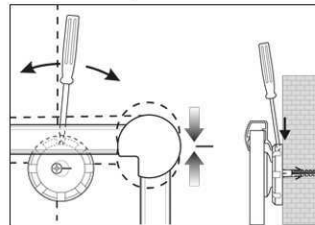

## Whiteboard MAULpro, coated steel

1. Screw on mounting element

2. Attach and adjust board

3. Screw the board tight at the corners

- **The best in terms of stability, functionality and quality**
- **Made in Germany, GS Label (tested security)**
- **3-year guarantee, 5 years on the surface if used in a proper way**
- **Highest stability: Strong silver anodised aluminium frame**
- **Increased magnetic adherence: Steel surface on stable sandwich kernel**
- **Tough coated steel surface, suitable for permanent work**
- **Low weight, easy mounting: Easy adjustment up to 6 mm after mounting by means of patented MAUL eccentric elements**
- Triple use: suitable for magnets, writable and very good dry-wipe
- Landscape or portrait format
- Wall friendly: air can circulate between wall and board
- Sliding plastic tray
- Can be used as flipchart: economic upgrade with discreet flipchart pad holders (Art.-No. 638 73 84)
- Can be recycled to 98%, low emission production in our national plant
- Including mounting material
- Colour code refers to the tray
- Lead time for larger sizes from 120 x 180 cm: on demand
- Recyclable packaging
- Guarantee: 3 years