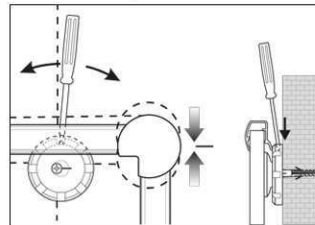

Art.-Nr.	Farbe	EAN-Code	Zollcode	Tafel - Größe	Packungsmaße / VE	Gewicht	VE
6305484	grau	4002390043779	96100000	120 x 240 cm	259 x 128 x 4,5 cm	31,54 kg	1 St

Whiteboard MAULpro, enamel

1. Screw on mounting element

2. Attach and adjust board

3. Screw the board tight at the corners

- **The best in terms of stability, functionality and quality**
- **Enamel surface: Extremely scratch resistant, non-wearing and ecologic**
- **Durable: 30-year guarantee on the surface if used in a proper way**
- **Made in Germany, GS label (tested security) TÜV Thüringen**
- **Brilliant: Stability of metal combined with the hardness and wear resistance of glass covering**
- **Convenient: Easy to clean, resistant against acid and base, protected from oxidation**
- **Low weight, easy mounting: Easy adjustment up to 6 mm after mounting by means of patented MAUL eccentric elements**
- Triple use: suitable for magnets, writable and very good dry-wipe
- Landscape or portrait format
- Highest stability: strong silver anodised aluminium frame, thickness approx. 1,3 mm
- Increased magnetic adherence: steel surface on stable sandwich kernel
- Wall friendly: air can circulate between wall and board
- Sliding plastic tray
- Can be used as flipchart: economic upgrade with discreet flipchart pad holders (Art. No. 638 73 84)
- Can be recycled to 98%, low emission production in our national plants
- Including mounting material
- Colour code refers to tray
- Lead time for larger sizes from 120 x 180 cm: on demand
- Recyclable packaging
- Guarantee: 3 years