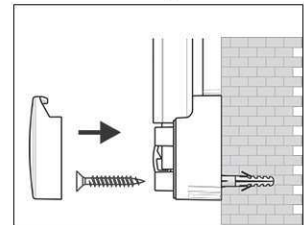

Art.-Nr.	Farbe	EAN-Code	Zollcode	Tafel - Größe	Packungsmaße / VE	Gewicht	VE
6305484	grau	4002390043779	96100000	120 x 240 cm	259 x 128 x 4,5 cm	31,54 kg	1 St

Whiteboard MAULpro, enamel

1. Screw on mounting element

2. Attach and adjust board

3. Screw the board tight at the corners

- **The best in terms of stability, functionality and quality**
- **Enamel surface: Extremely scratch resistant, non-wearing and ecologic**
- **Durable: 30-year guarantee on the surface if used in a proper way**
- **Made in Germany, GS label (tested security) TÜV Thüringen**
- **Brilliant: Stability of metal combined with the hardness and wear resistance of glass covering**
- **Convenient: Easy to clean, resistant against acid and base, protected from oxidation**
- **Low weight, easy mounting: Easy adjustment up to 6 mm after mounting by means of patented MAUL eccentric elements**
- Triple use: suitable for magnets, writable and very good dry-wipe
- Landscape or portrait format
- Highest stability: strong silver anodised aluminium frame, thickness approx. 1,3 mm
- Increased magnetic adherence: steel surface on stable sandwich kernel
- Wall friendly: air can circulate between wall and board
- Sliding plastic tray
- Can be used as flipchart: economic upgrade with discreet flipchart pad holders (Art. No. 638 73 84)
- Can be recycled to 98%, low emission production in our national plants
- Including mounting material
- Colour code refers to tray
- Lead time for larger sizes from 120 x 180 cm: on demand
- Recyclable packaging
- Guarantee: 3 years