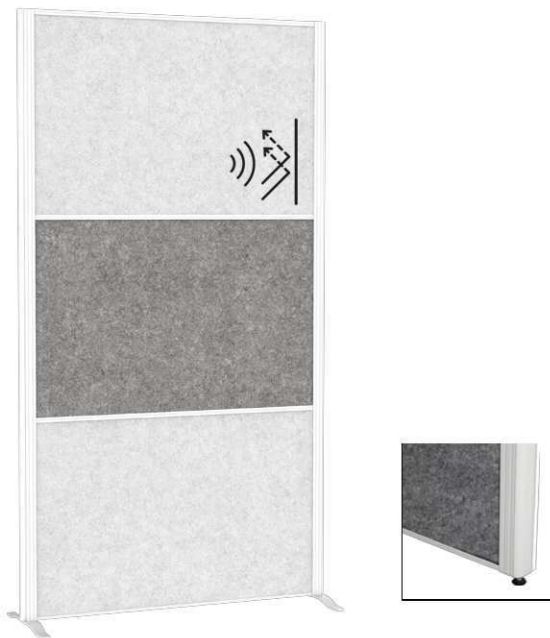

MAULconnecto scheidingswandsysteem

- **Nieuwe werkomgevingen:** MAULconnecto is een modulaire, vrijstaande scheidingswand voor moderne ruimteconcepten, de Connecto-wand creëert een werkomgeving die makkelijk individueel aangepast kan worden en zo zorg draagt voor een combinatie van geconcentreerd werken met makkelijke onderlinge communicatie
- **Open Space Oplossingen:** concentratiezones met geluidsabsorberende materialen en een verbeterde akoestiek, privacy spaces door visuele afscherming voor creatieve meetings of als informatiewand
- **Made in Germany:** duurzaam en sociaal verantwoord geproduceerd, 5 jaar garantie
- **Uiterst flexibel:** de verschillende wanden kunnen zonder tussenopeningen aan elkaar worden gekoppeld. De verbinding van de wanden wordt gerealiseerd met een fleecce (hoogwaardig klittenband) aan de buitenzijde van de frames
- **Connect:** is een scheidingswand van 180 x 100 cm, bestaande uit drie modules van elk 60 x 100 cm, combineerbaar in verschillende oppervlakken, de modules worden aan de zijkant met de frames ingestoken, met schroeven bevestigd en onderling gescheiden met een gecoat aluminium H-profiel
- **Kamers herinrichten:** u kiest de gewenste wandmodules, maakt de wandvolgorde en stelt de opstelhoek in (alleen mogelijk met statief), eenvoudige en snelle montage en op elk moment eenvoudig aan te passen
- **U heeft de keuze uit 5 module-oppervlakken om uit te kiezen, elk met twee gelijke zijden:** akoestisch fleecce lichtgrijs of donkergrijs gemêleerd, whiteboard, prikbord textielblauw en kurk
- Op kantoor rond het bureau, in een callcenter, de conferentieruimte of vergaderzaal, voor een ruimte-in-ruimte oplossing of in situatie bij een thuishkantoor
- Elegante design: moderne combinatie van framekleur en oppervlak, discreet, strak rondlopend profiel voorzien van decoratieve uitsparingen
- Visuele bescherming, niet transparant, bijna tot aan de vloer, afstand van vloer tot onderrand paneel slechts 2 cm
- Hoge kwaliteit: aluminium gecoat frame van aluminium met een Ø van 44 mm. in de kleuren wit, antraciet en alu-grijs
- Opbergen en mobiliteit: stalen gekleurde, redelijk vlakke, zwenkvoet voor ruimtebesparend en makkelijk opbergen, eventueel te voorzien van kunststof geremde wielen
- Robuuste stalen voeten. Koppelbaar in een hoek van 90°-180°
- Zeer sterke geluidsabsorptie, 100% PES-vezels (polyestervezels) waarvan 20% gerecycled, gecertificeerd conform ÖKO-TEX® Standaard 100 klasse 1, formaldehydevrij, reukloos, allergievriendelijk, B1 vlamvertragend, prikbaar, dikte 40 mm, 3000 g/m² drukvast, hoge dimensionale stabiliteit
- De kleurspecificatie heeft betrekking op het aluminium frame
- Milieuvriendelijke verpakking van gerecycled karton, geen volumineuze goederen