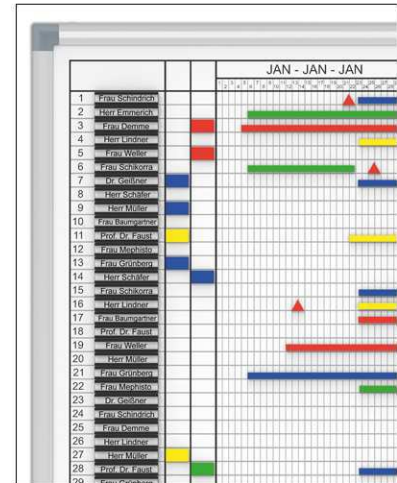

Art.-Nr.	Farbe	EAN-Code	Zollcode	Tafel - Größe	Packungsmaße / VE	Gewicht	VE
6466684	grau	4002390079402	96100000	90 x 120 cm	133 x 97,5 x 3 cm	6,415 kg	1 St

Yearly planer MAULstandard 2x6 months

- **Top quality**
- **Designed by MAUL**
- **Planning of up to 70 persons in the half-year overview or 35 persons in the year-round overview**
- **Full schedule all 365 days, printed**
- **Informationen über Aktivitäten, Personaleinsatz, Projekte, Maschinen**
- **Arbeitsfläche aus kunststoffbeschichtetem Stahlblech, geeignet für häufigen Gebrauch**
- **Sehr stabil: Rahmenprofil aus silbereloxiertem Aluminium**
- For state-of-the-art, flexible and fast organization
- Even complex planning and workflows are quickly manageable
- Quick changes are possible
- Low weight: easy to transport and install
- 3-fold benefit: magnetic, writing wipes off and dries very easily
- Aluminium storage tray, 25 cm long
- Unobtrusive profile in combination with corner joints in grey
- Colour detail refers to the corner joints
- 2 x 6 months, printed
- Repetition of the days in the bottom line for better orientation
- One leader column for persons/objects plus two more detail columns
- Including assembly material
- Recyclable packaging
- Guarantee: 2 years

Art. No.	Colour	EAN-Code	Tariff-No.	Board size	Pack size / PU	Weight	PU
6466684	grey	4002390079402	96100000	90 x 120 cm	133 x 97,5 x 3 cm	6.415 kg	1 pc(s).

Tableau de planning annuel MAULstandard 2x6 mois