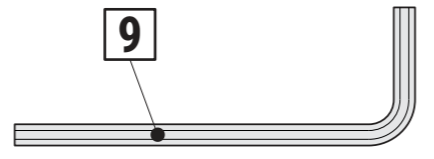

MAULsirius 825 93

MAUL

CEE 7/7

200-240V~
50/60 Hz
80W

ca.
2,50 m

www.maul.de

A

B