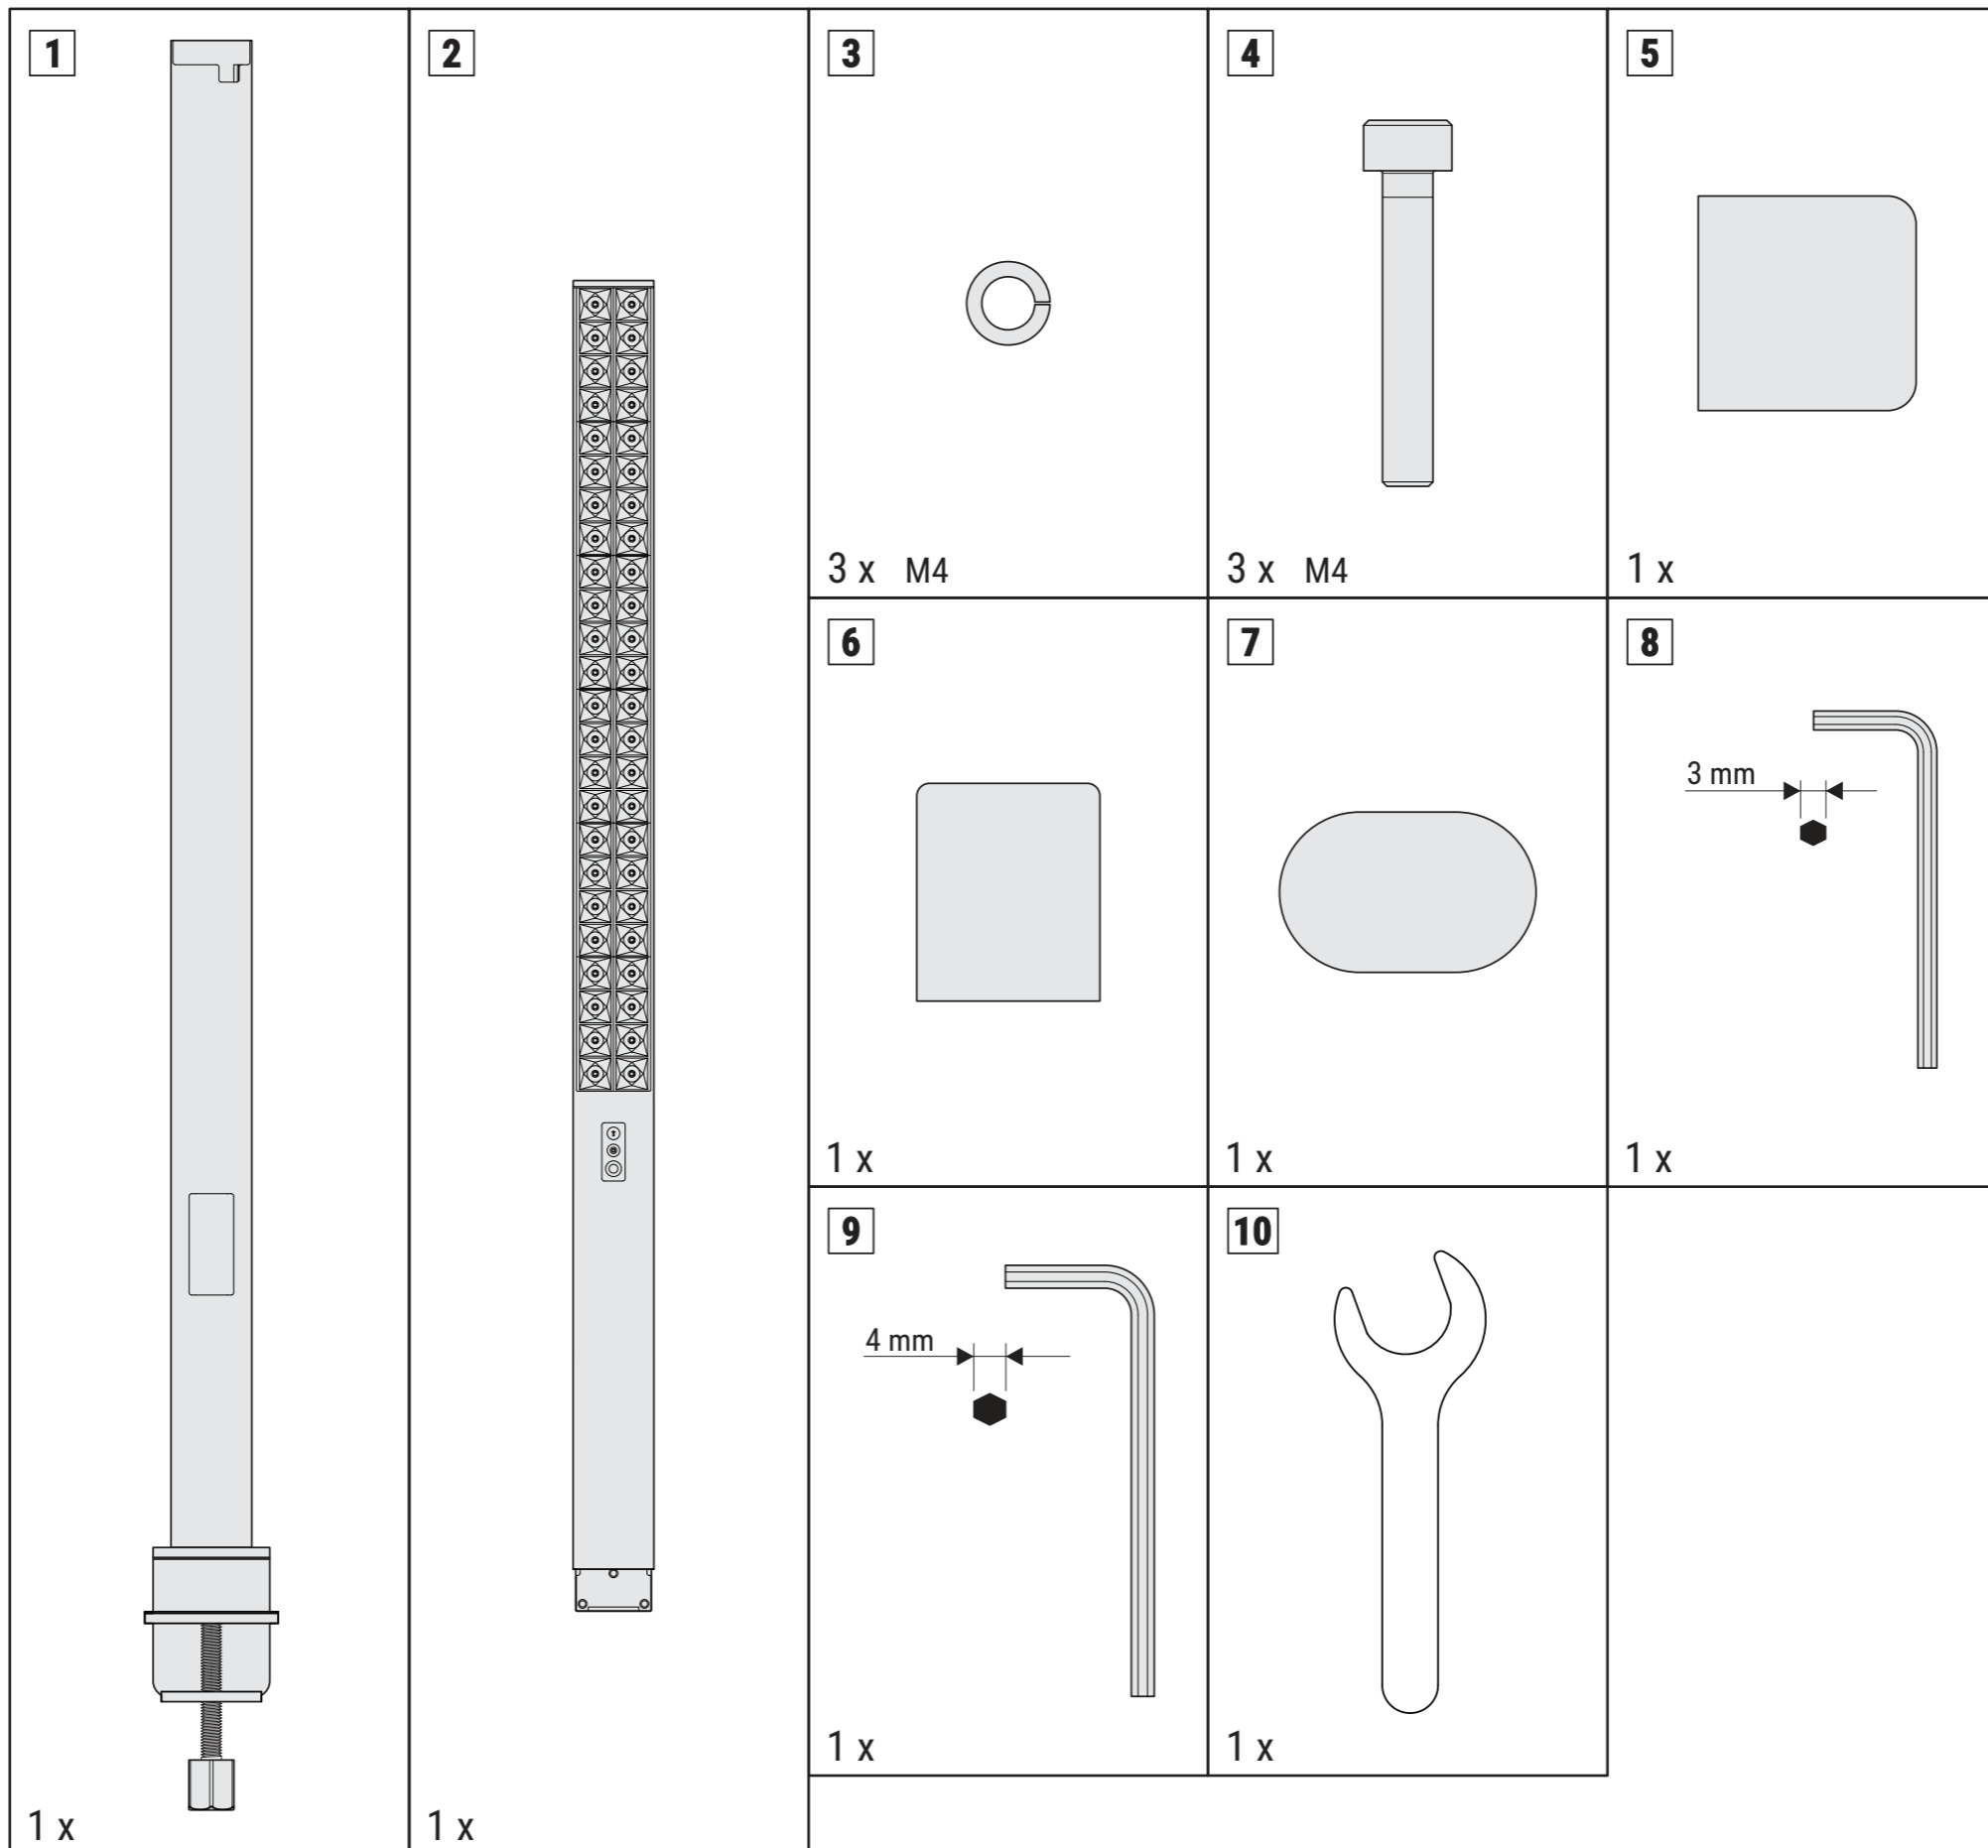

MAULsirius 825 93

MAUL

CEE 7/7

200-240V~
50/60 Hz
80W

ca.
2,50 m

www.maul.de

A

B