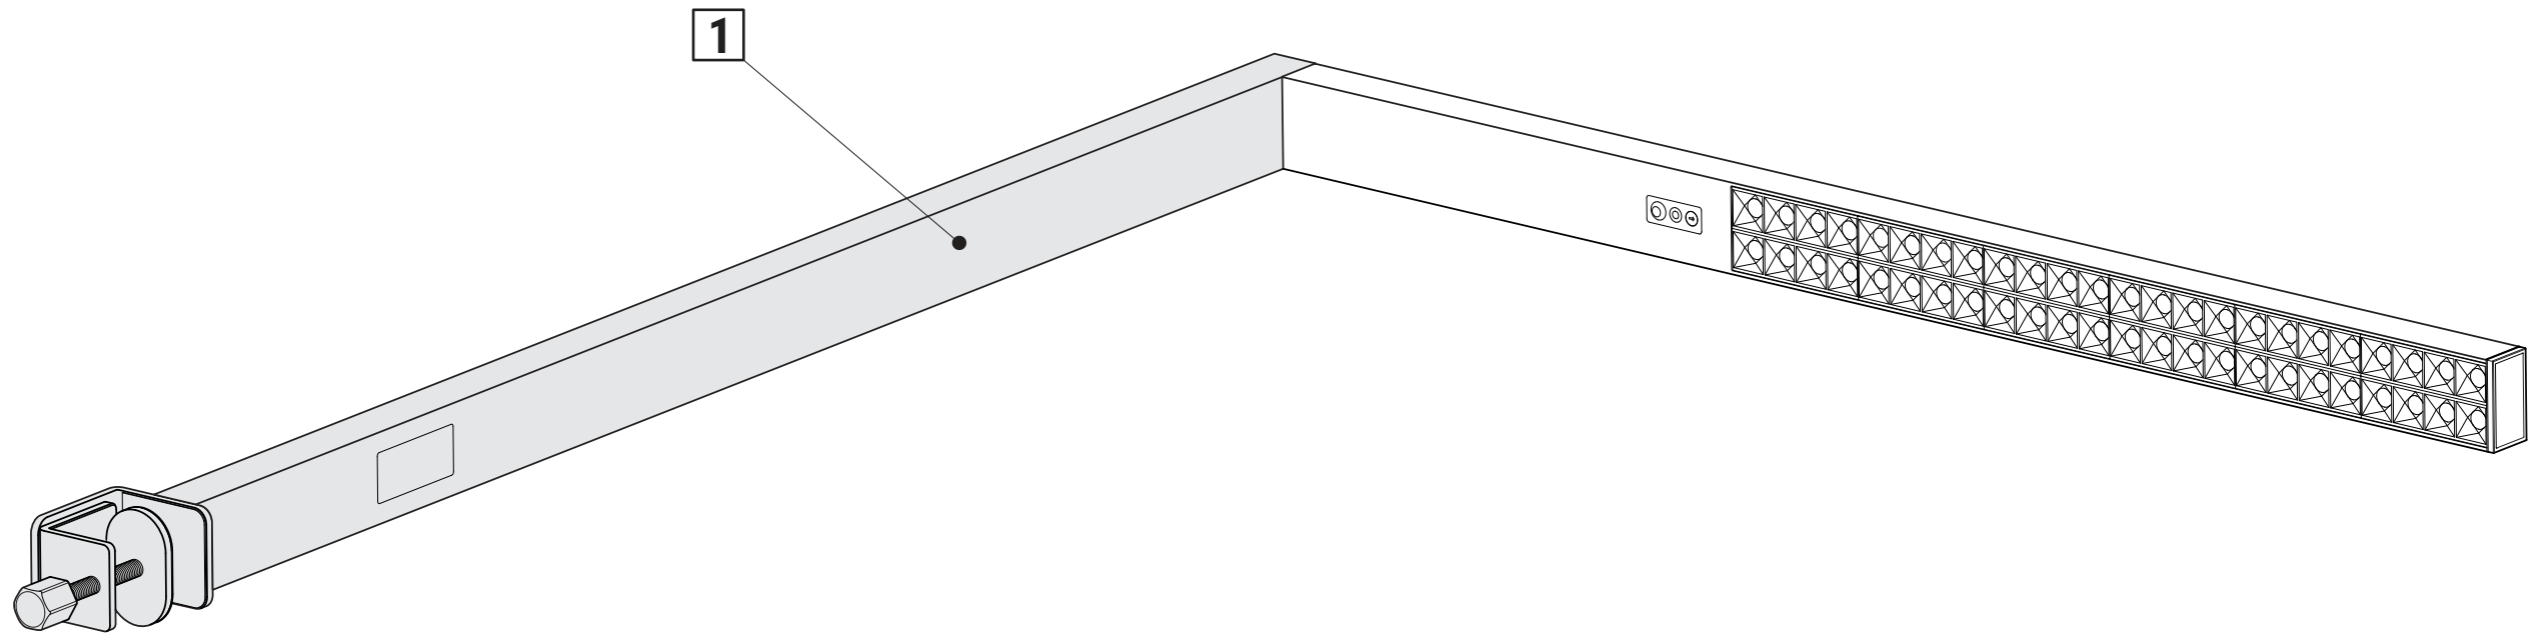

MAULsirius 825 93

MAUL

CEE 7/7

200-240V~
50/60 Hz
80W

ca.
2,50 m

www.maul.de

A

B