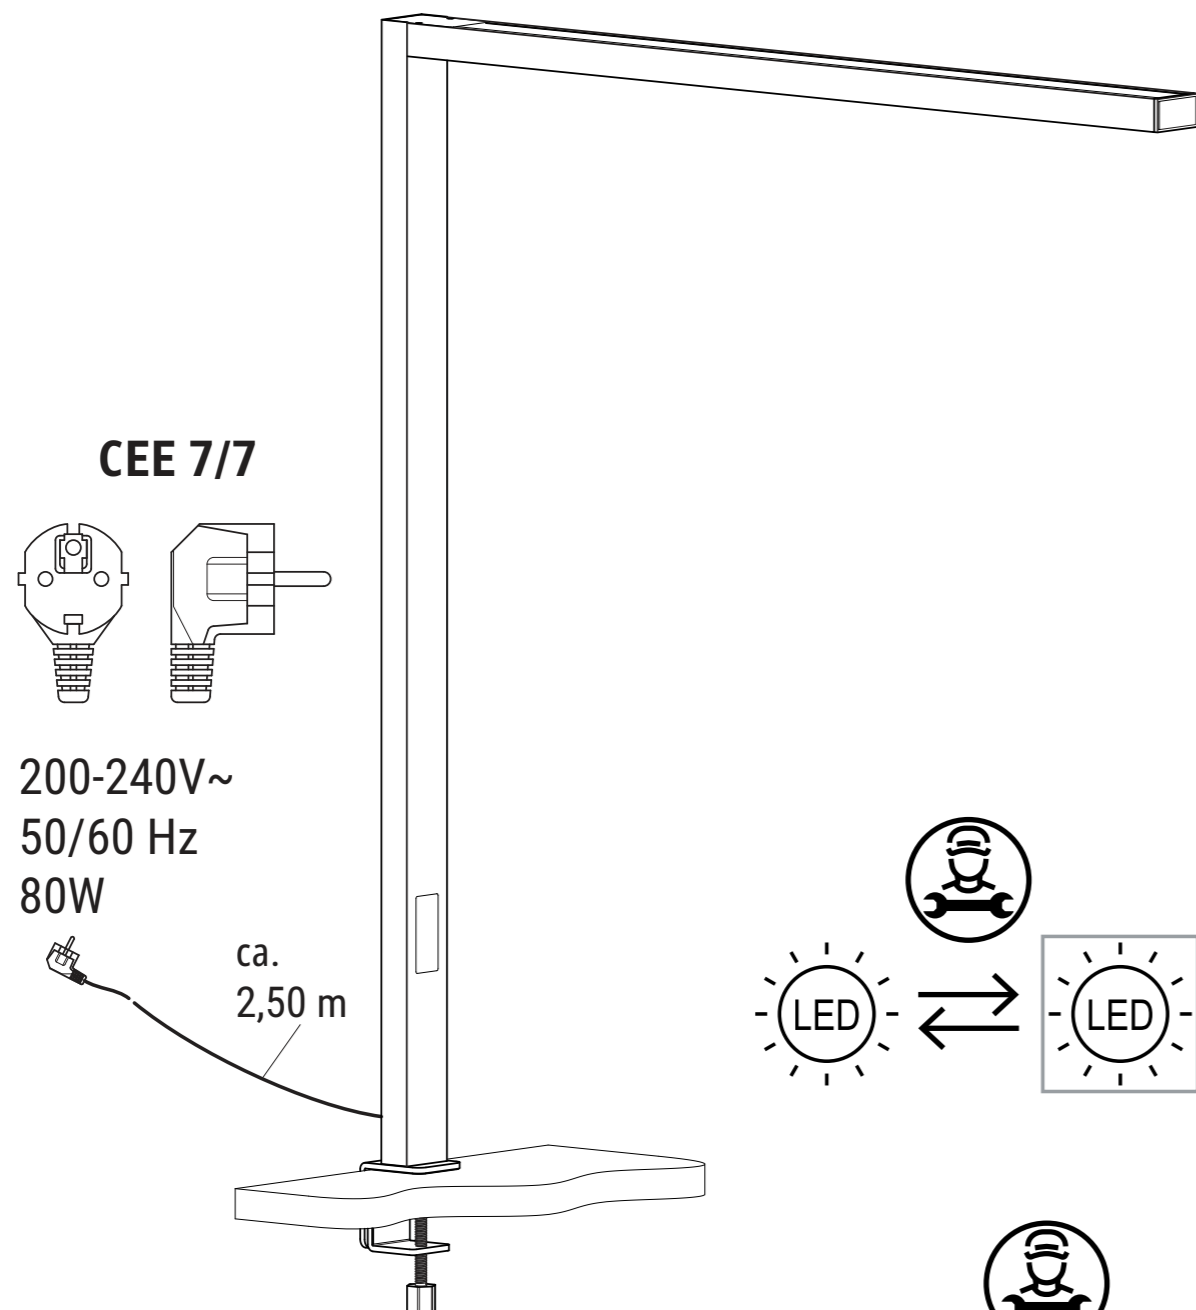

MAULsirius 825 93

MAUL

CEE 7/7

200-240V~
50/60 Hz
80W

ca.
2,50 m

www.maul.de

A

B