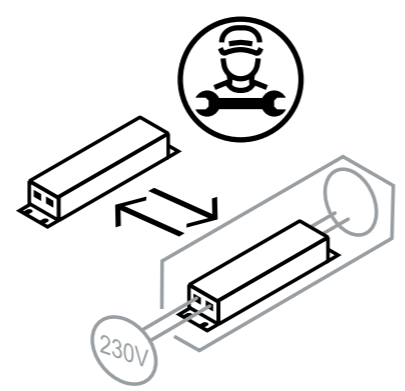

MAULsirius 825 93

MAUL

CEE 7/7

200-240V~
50/60 Hz
80W

ca.
2,50 m

www.maul.de

A

B