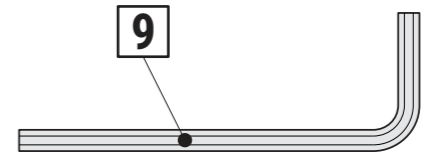

MAULsirius 825 93

MAUL

CEE 7/7

200-240V~
50/60 Hz
80W

ca.
2,50 m

www.maul.de

A

B