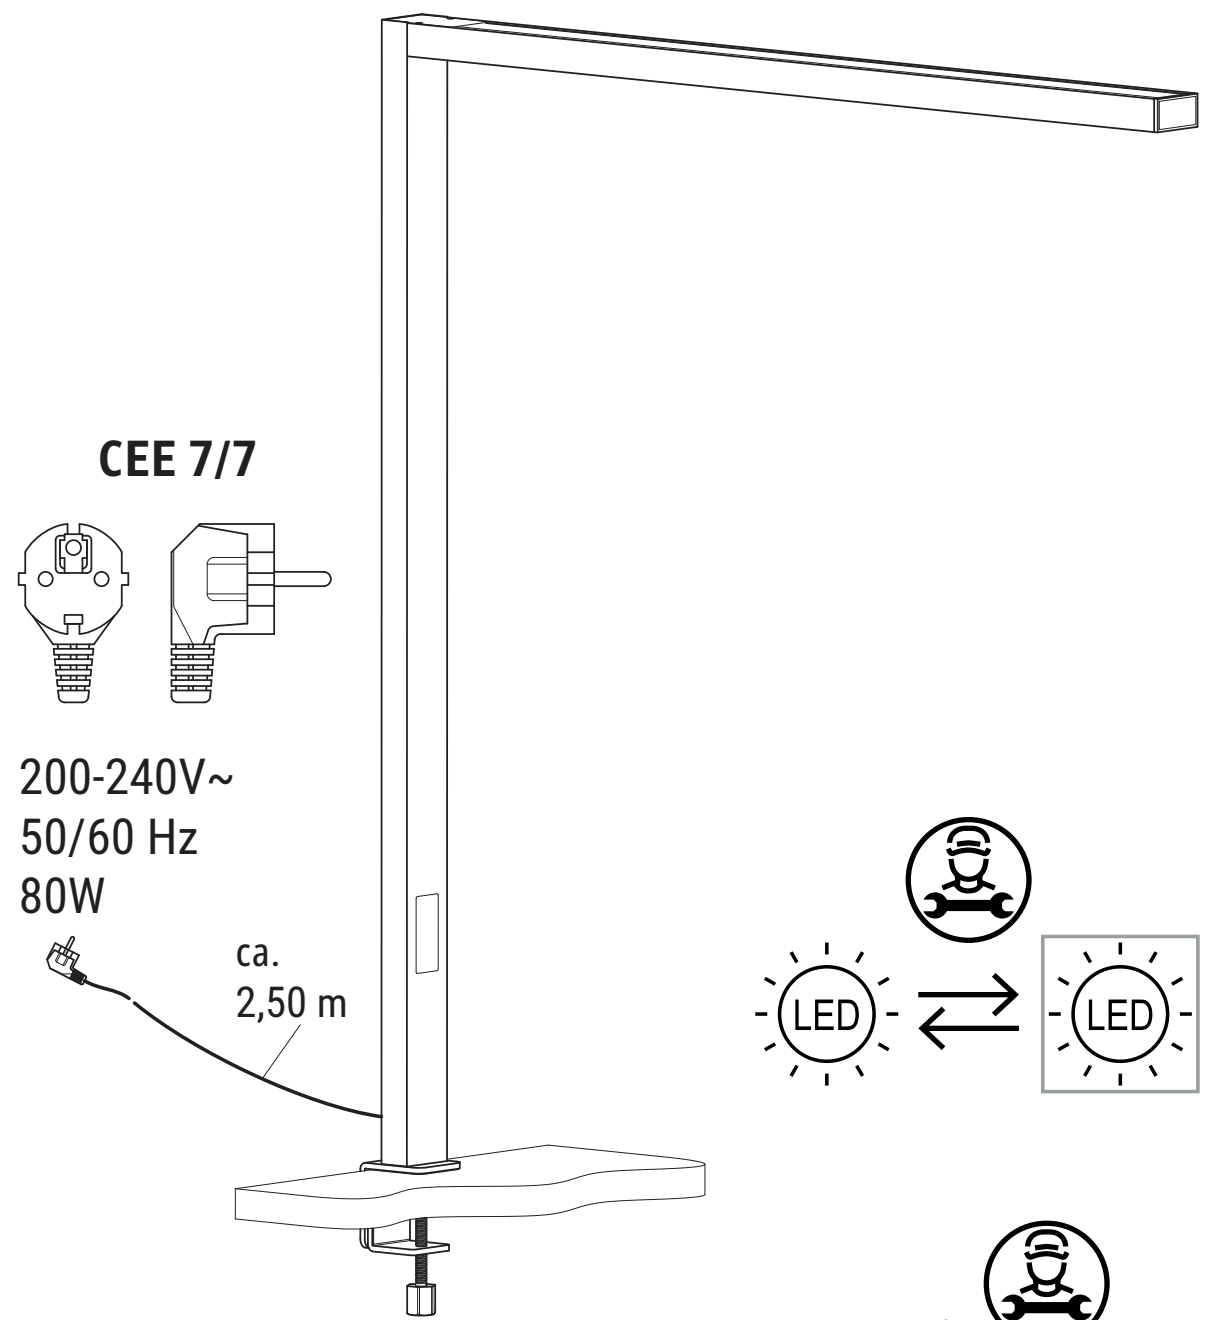

MAULsirius 825 93

CEE 7/7

200-240V~
50/60 Hz
80W

www.maul.de

A

B

1

2