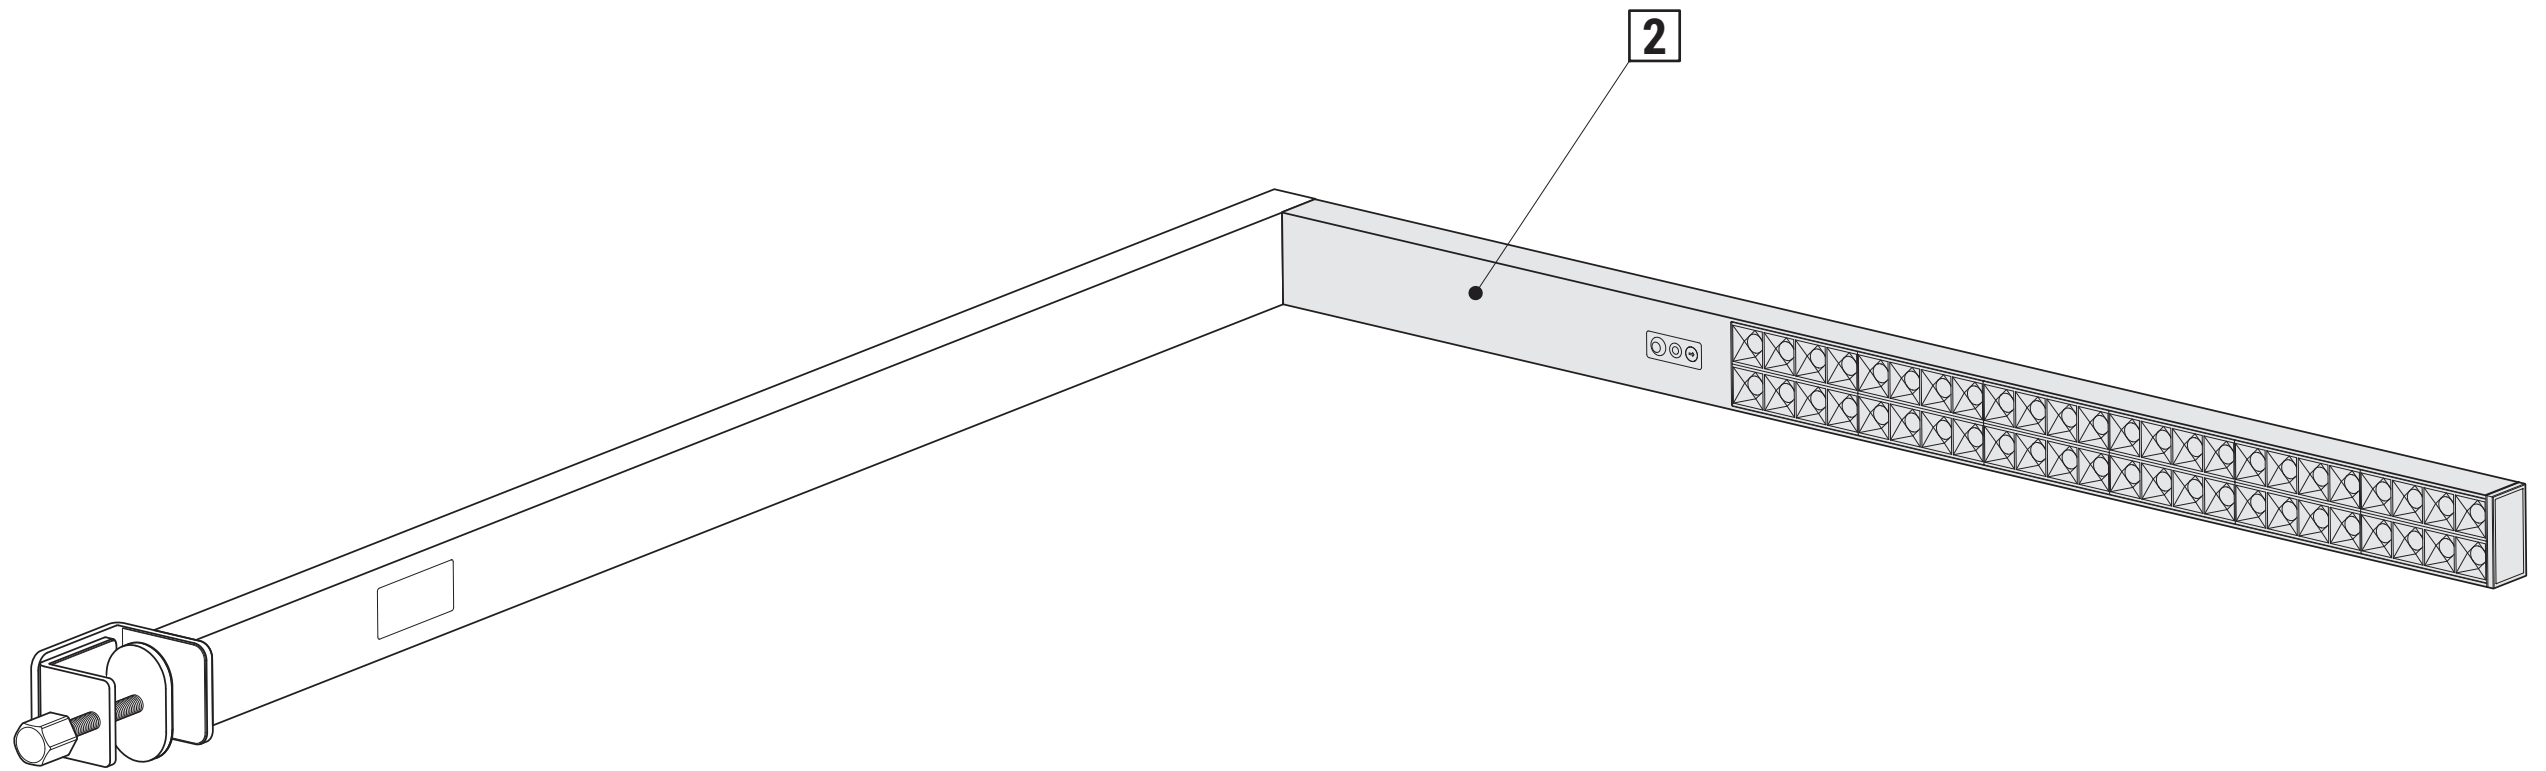

MAULsirius 825 93

CEE 7/7

200-240V~
50/60 Hz
80W

www.maul.de

A

B

1

2