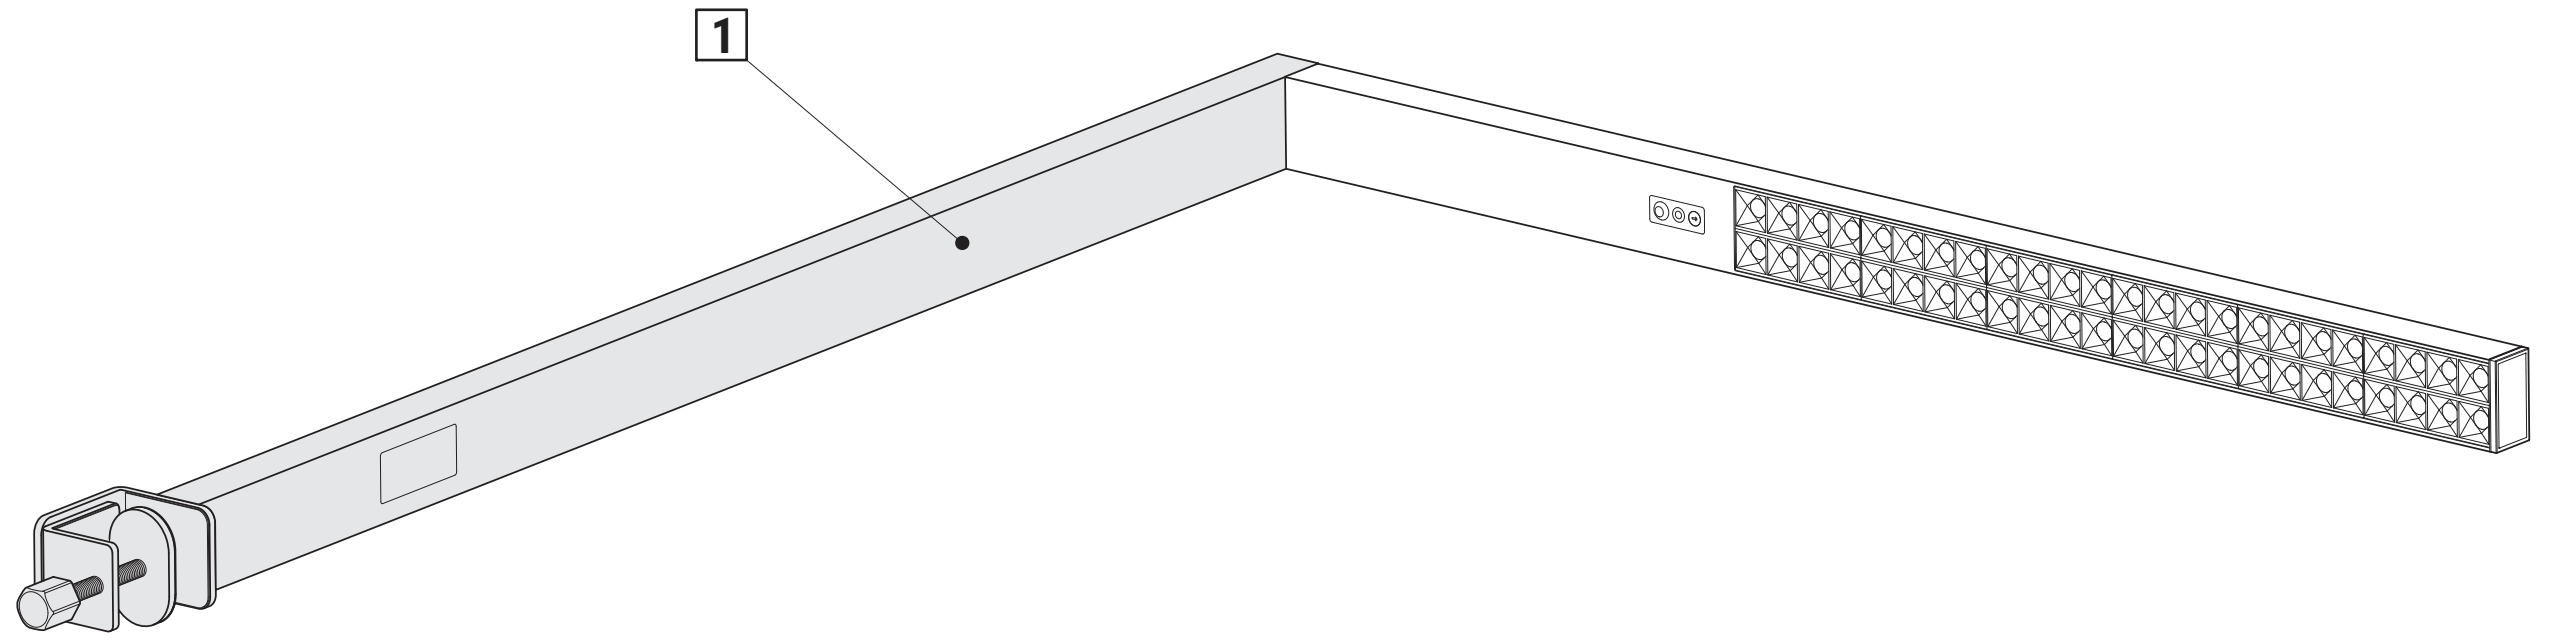

MAULsirius 825 93

CEE 7/7

200-240V~
50/60 Hz
80W

www.maul.de

A

B

1

2