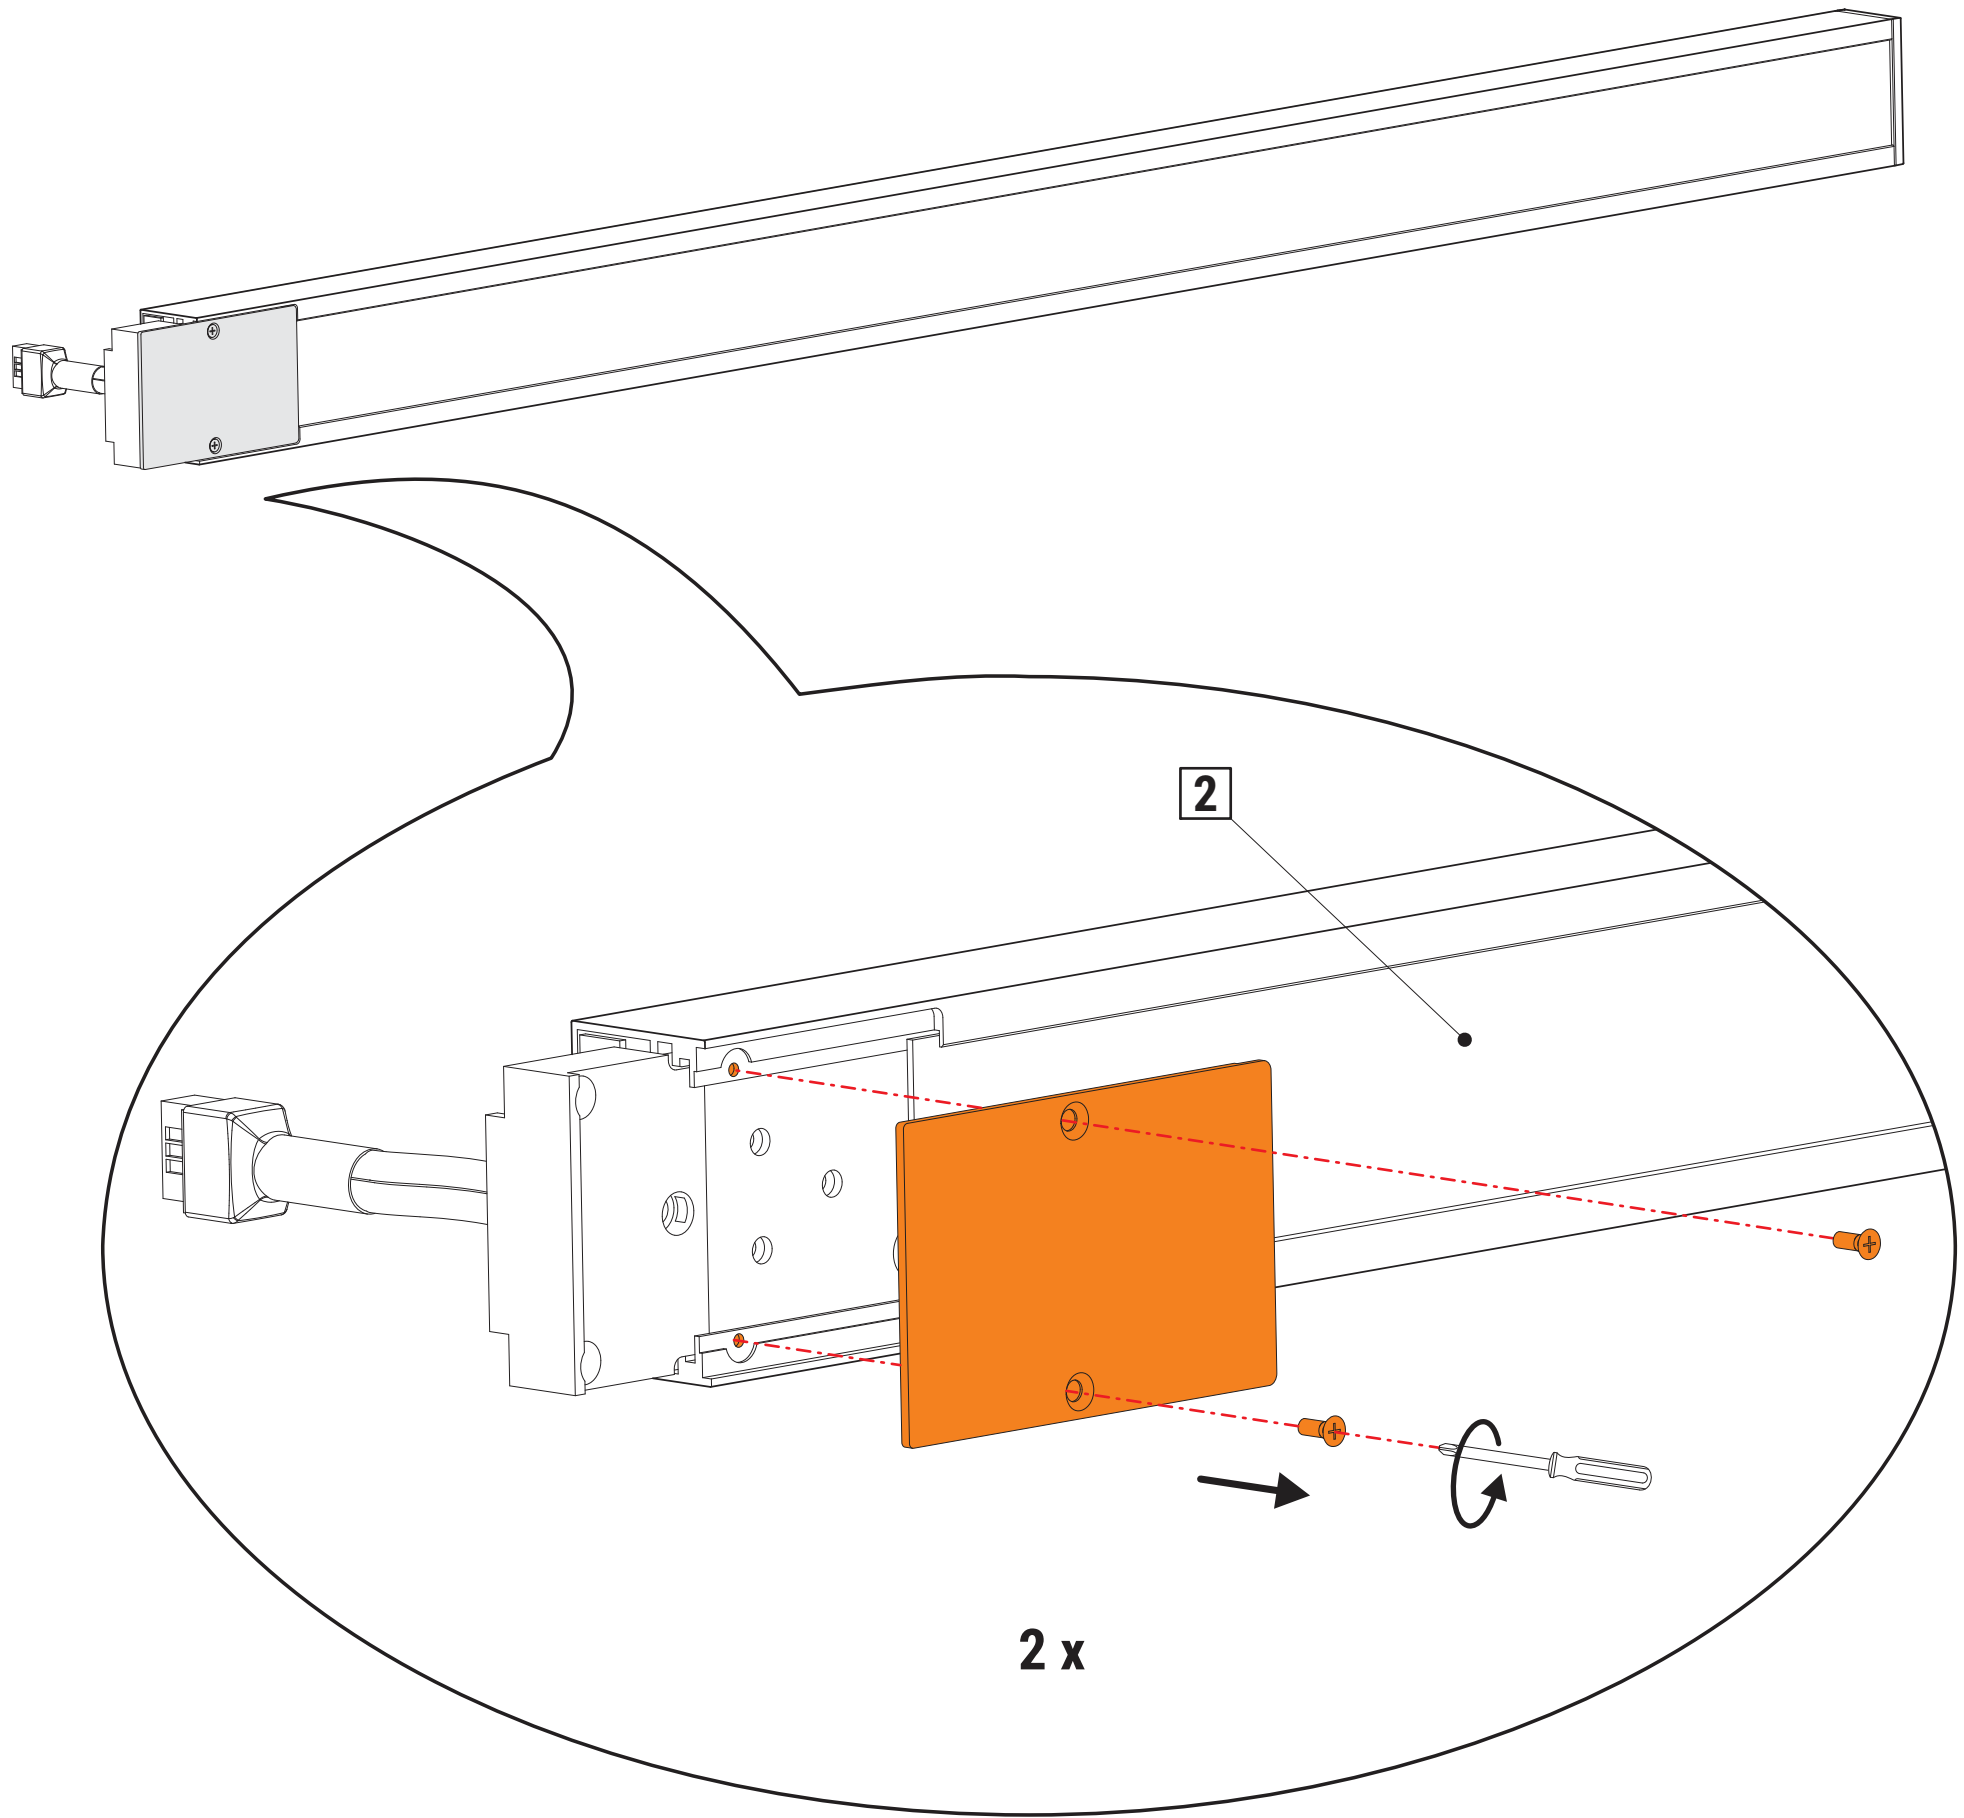

MAULsirius 825 93

CEE 7/7

200-240V~
50/60 Hz
80W

www.maul.de

A

B

1

2