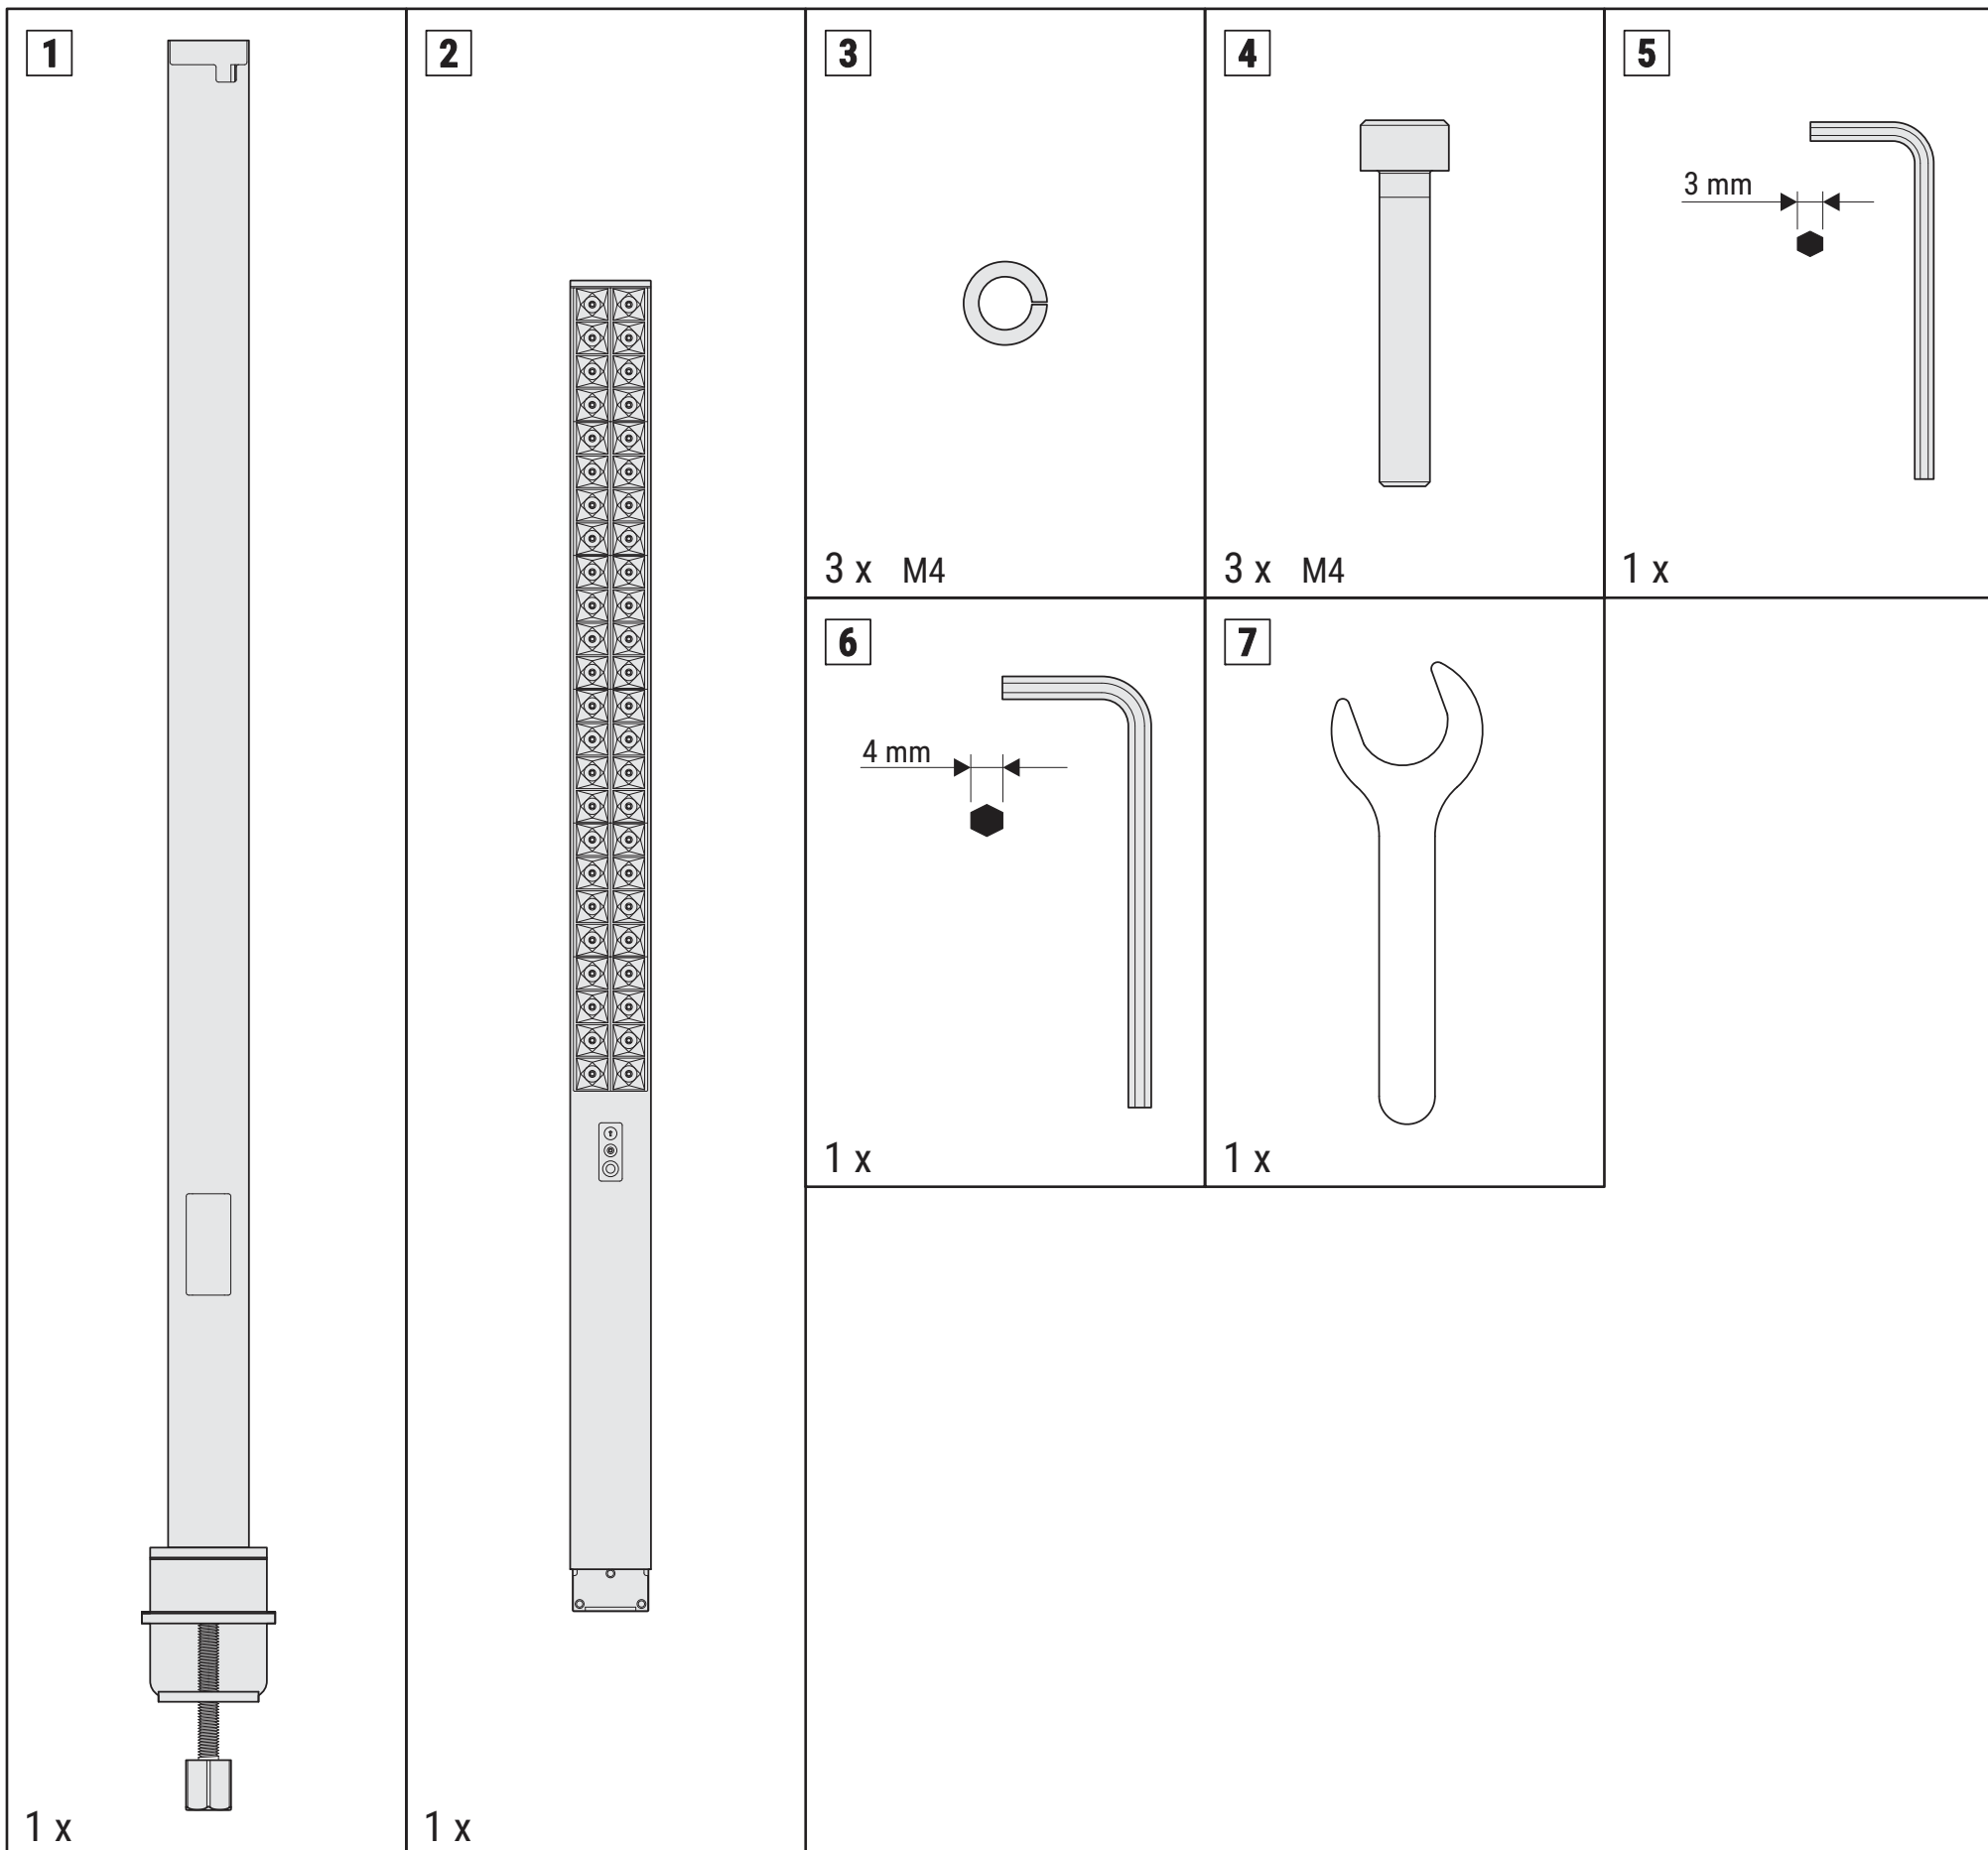

MAULsirius 825 93

CEE 7/7

200-240V~
50/60 Hz
80W

www.maul.de

A

B

1

2