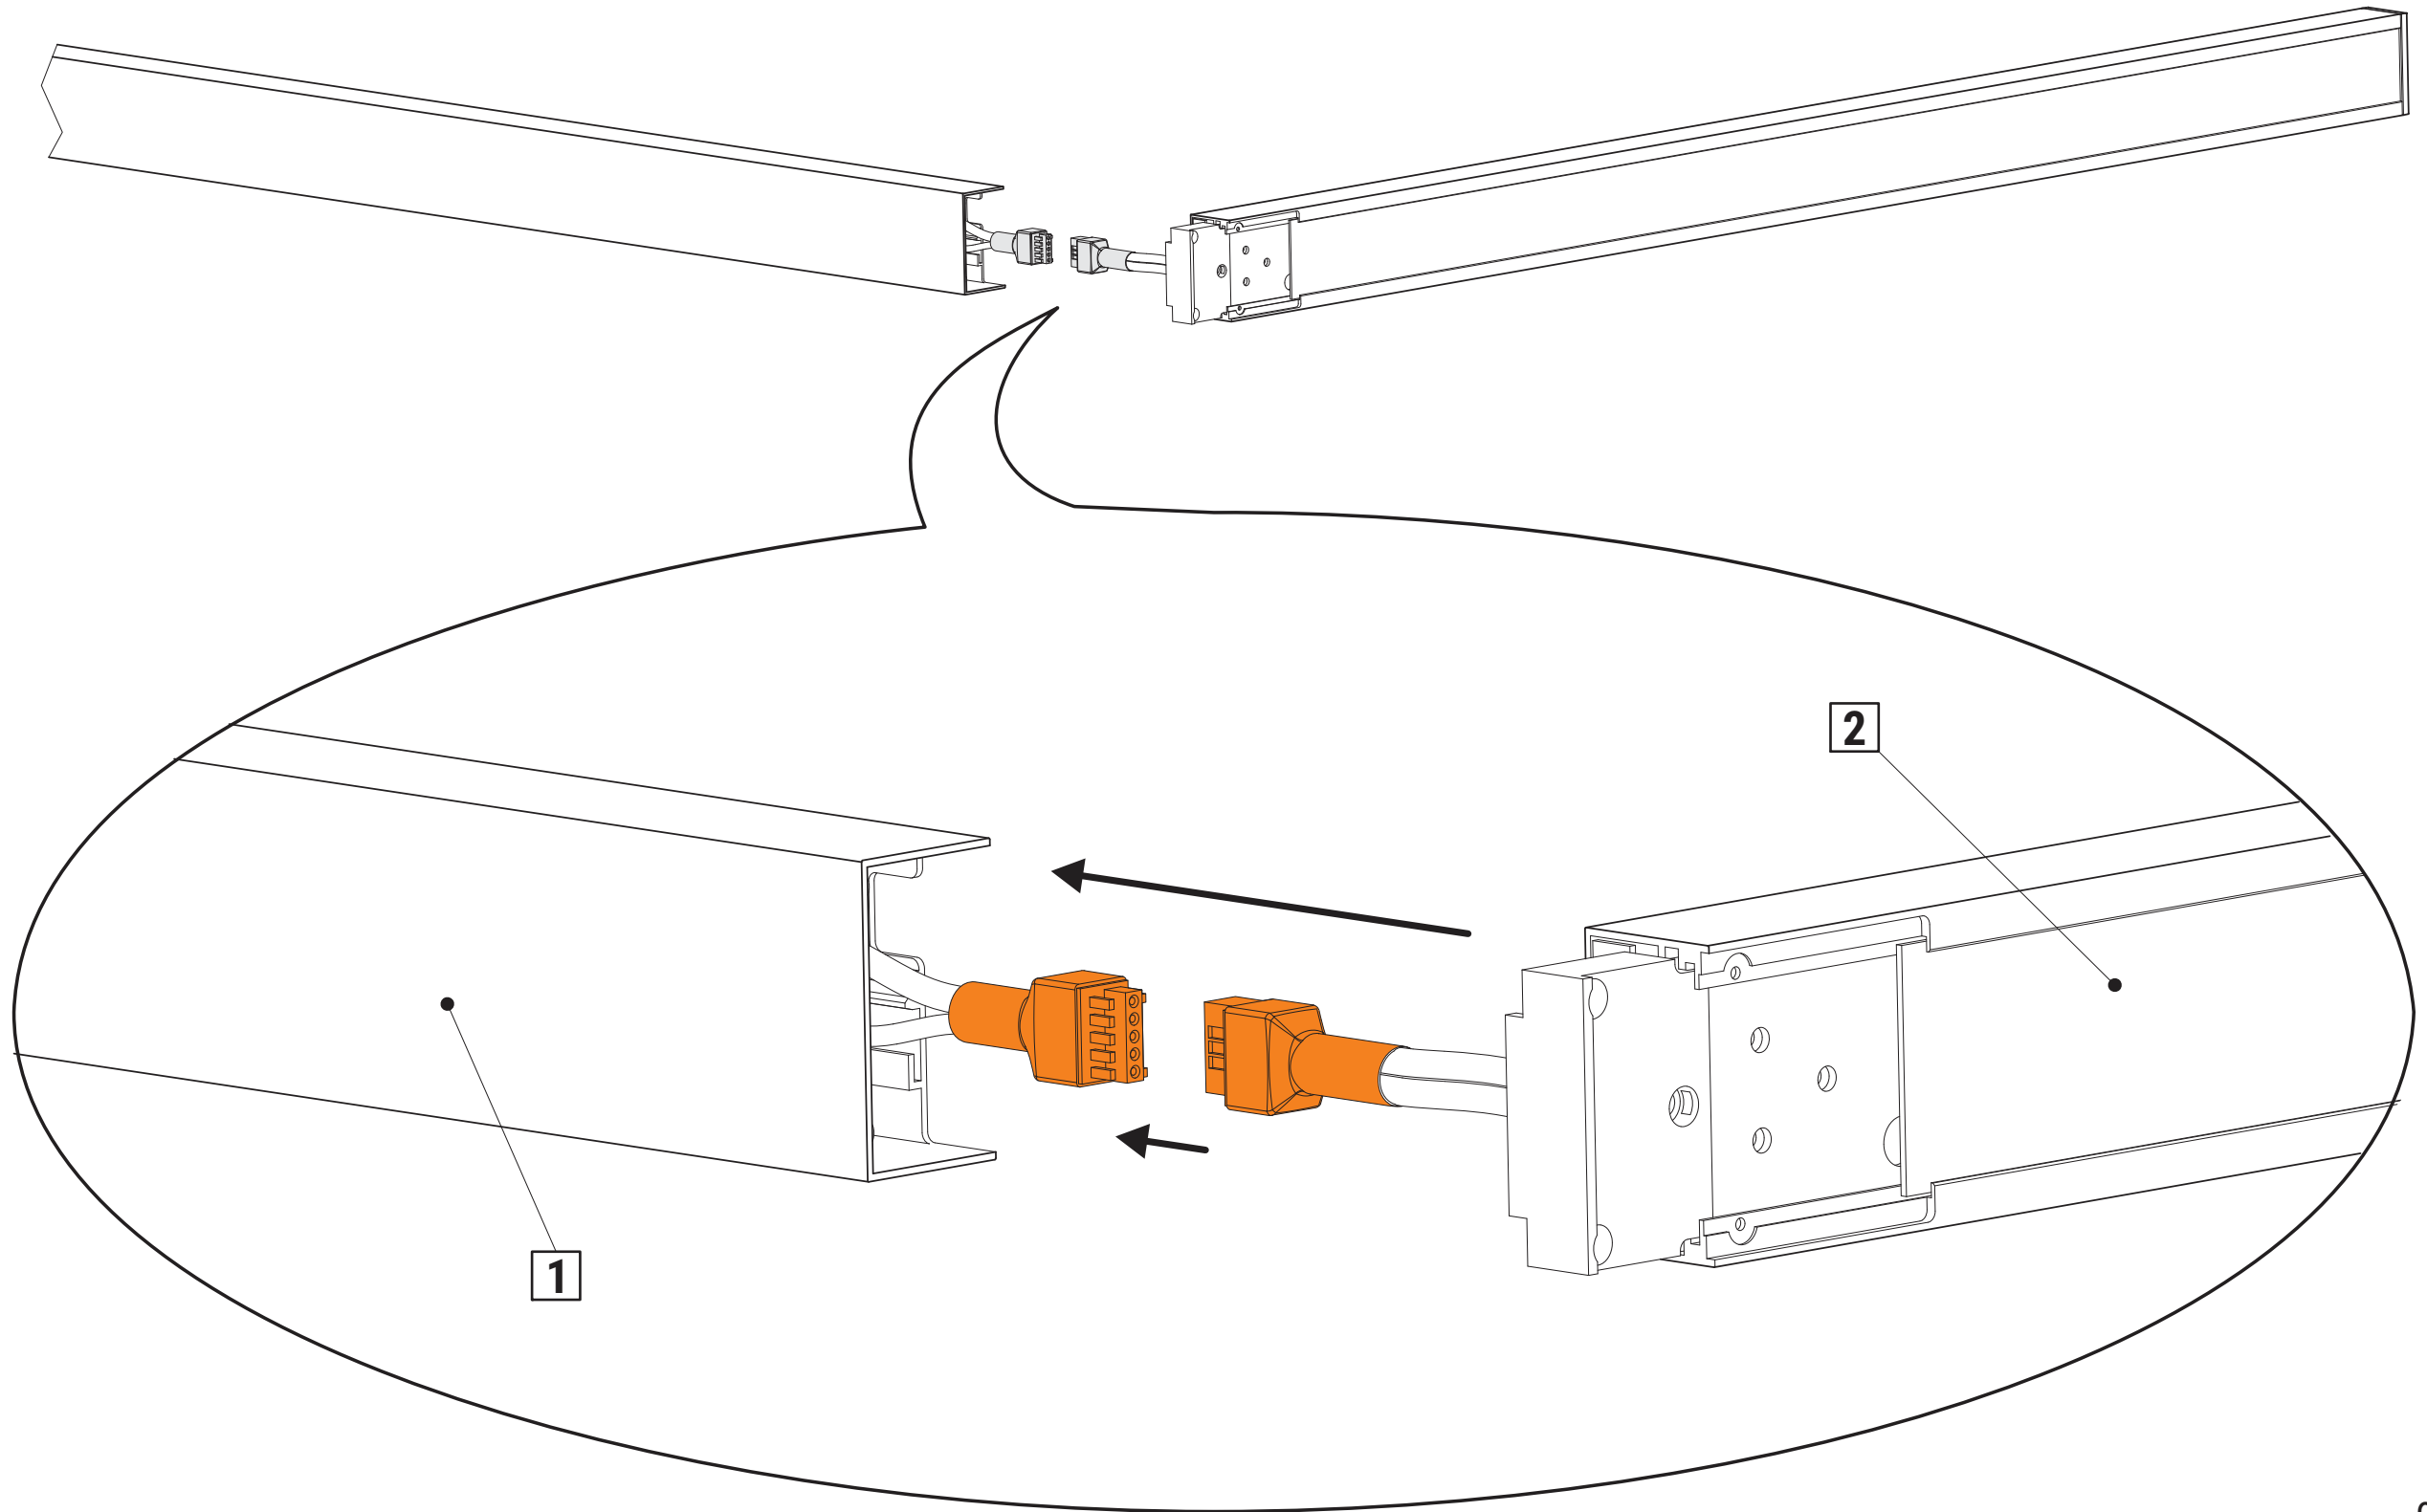

MAULsirius 825 93

CEE 7/7

200-240V~
50/60 Hz
80W

www.maul.de

A

B

1

2