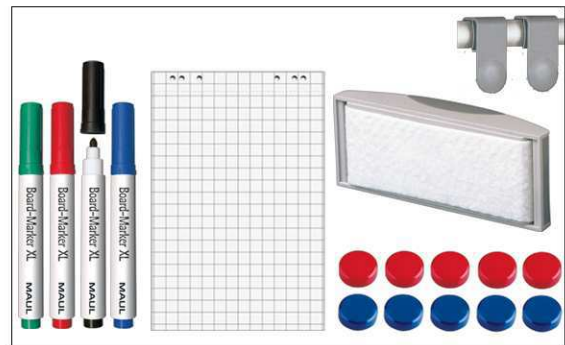

2. accrocher le tableau et ajuster

3. visser les coins

Tableau blanc MAULpro, ensemble complet