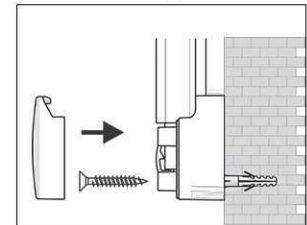

Art.-Nr.	Farbe	EAN-Code	Zollcode	Tafel - Größe	Packungsmaße / VE	Gewicht	VE
6309284	grau	4002390032483	96100000	60 x 90 cm	93 x 79 x 4 cm	6,555 kg	1 Set

Whiteboard MAULpro, coated steel, complete-set

1. Screw on mounting element

2. Attach and adjust board

3. Screw the board tight at the corners

- **The best in terms of stability, functionality and quality**
- **Included: 4 markers, magnetic eraser, tray, 10 magnets, flipchart pad holders, flipchart pad**
- **Made in Germany, GS Label (tested security) TÜV Thüringen**
- **3-year guarantee, 5 years on the surface if used in a proper way**
- **Highest stability: Strong silver anodised aluminium frame**
- **Increased magnetic adherence: Plastic coated steel surface on stable sandwich kernel**
- **Low weight, easy mounting: Easy adjustment up to 6 mm after mounting by means of patented MAUL eccentric elements**
- Triple use: suitable for magnets, writable and very good dry-wipe
- Landscape or portrait format
- Tough coated steel surface, suitable for permanent work
- Wall friendly: air can circulate between wall and board
- Included: 4 markers XL in the colours black, red, green and blue, a large magnetic eraser with felt-padding, a tray, 10 facet-edged magnets Ø 30 mm, 5 red and 5 blue; set of two sliding flipchart pad holders, 20-page flipchart pad 36 x 54 cm
- Can be recycled to 98%, low emission production in our national plant
- Including mounting material
- Recyclable packaging
- Colour code refers to tray
- GS certificate only valid for the board
- Guarantee: 3 years