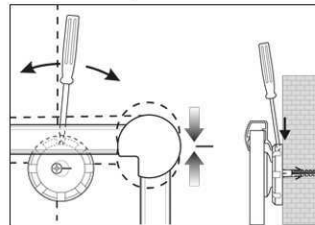

Art.-Nr.	Farbe	EAN-Code	Zollcode	Tafel - Größe	Packungsmaße / VE	Gewicht	VE
6309284	grau	4002390032483	96100000	60 x 90 cm	93 x 79 x 4 cm	6,555 kg	1 Set

Whiteboard MAULpro, coated steel, complete-set

1. Screw on mounting element

2. Attach and adjust board

3. Screw the board tight at the corners

- **The best in terms of stability, functionality and quality**
- **Included: 4 markers, magnetic eraser, tray, 10 magnets, flipchart pad holders, flipchart pad**
- **Made in Germany, GS Label (tested security) TÜV Thüringen**
- **3-year guarantee, 5 years on the surface if used in a proper way**
- **Highest stability: Strong silver anodised aluminium frame**
- **Increased magnetic adherence: Plastic coated steel surface on stable sandwich kernel**
- **Low weight, easy mounting: Easy adjustment up to 6 mm after mounting by means of patented MAUL eccentric elements**
- Triple use: suitable for magnets, writable and very good dry-wipe
- Landscape or portrait format
- Tough coated steel surface, suitable for permanent work
- Wall friendly: air can circulate between wall and board
- Included: 4 markers XL in the colours black, red, green and blue, a large magnetic eraser with felt-padding, a tray, 10 facet-edged magnets Ø 30 mm, 5 red and 5 blue; set of two sliding flipchart pad holders, 20-page flipchart pad 36 x 54 cm
- Can be recycled to 98%, low emission production in our national plant
- Including mounting material
- Recyclable packaging
- Colour code refers to tray
- GS certificate only valid for the board
- Guarantee: 3 years