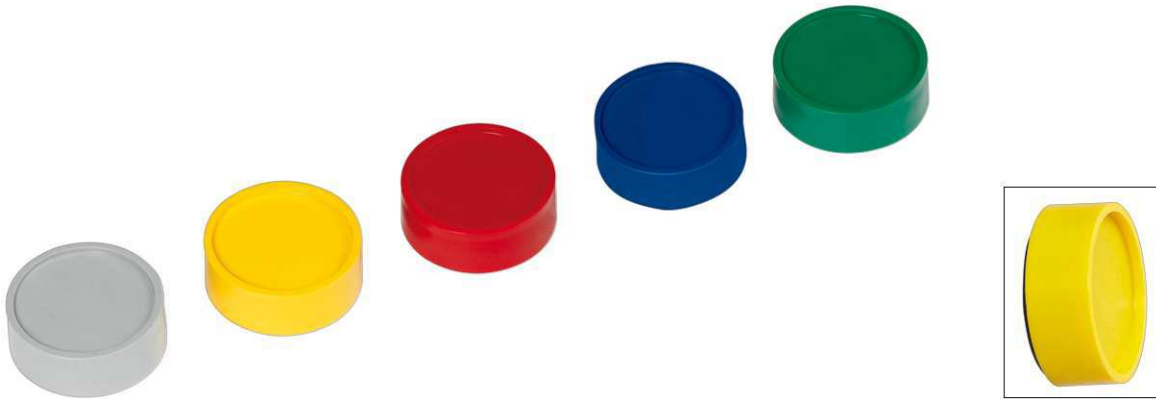

Industriële magneet

- **Stabiel: Huis van onbreekbaar kunststof**
- **Zeer stevig**
- **Made in Germany**
- **Nagenoeg onverwoestbaar: ideaal voor werkplaatsen**
- **Ook geschikt voor productiebedrijven om informatie aan te brengen op machines**
- **Zeer sterk: speciale lijm zorgt ervoor dat de magneetkern in de houder blijft**
- Onderzijde van de magneet afgelakt ter bescherming van de ondergrond
- Milieuvriendelijk geproduceerd in Duitsland
- Verpakking met praktische metaalplaat in blister
- garantie: 3 jaar

Art. nr.	Kleur	EAN-Code	Dounanecode	Maten	Hechtkracht	Stuk/verp	Verpakkingsmaat / VE	Gewicht (m. verpakking)	VE
6173313	geel	4002390048798	85051990	Ø 3.4 x 1.4 cm	2 kg	10	20 x 8,5 x 1,5 cm	0,404 kg	1 set(s)
6173325	rood	4002390048804	85051990	Ø 3.4 x 1.4 cm	2 kg	10	20 x 8,5 x 1,5 cm	0,404 kg	1 set(s)
6173335	blauw	4002390054195	85051990	Ø 3.4 x 1.4 cm	2 kg	10	20 x 8,5 x 1,5 cm	0,404 kg	1 set(s)
6173355	groen	4002390048811	85051990	Ø 3.4 x 1.4 cm	2 kg	10	20 x 8,5 x 1,5 cm	0,404 kg	1 set(s)
6173384	grijs	4002390048828	85051990	Ø 3.4 x 1.4 cm	2 kg	10	20 x 8,5 x 1,5 cm	0,404 kg	1 set(s)