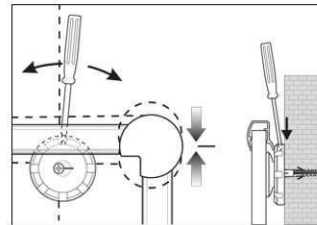

Art.-Nr.	Farbe	EAN-Code	Zollcode	Tafel - Größe	Packungsmaße / VE	Gewicht	VE
6295435	blau	4002390042543	44219910	100 x 150 cm	170 x 105 x 4 cm	11,2 kg	1 St
6295484	grau	4002390042550	44219910	100 x 150 cm	170 x 105 x 4 cm	11,8 kg	1 St

Pinboard MAULpro, textile

1. Screw on mounting element

2. Attach and adjust board

3. Screw the board tight at the corners

- **The best in terms of stability and quality**
- **Made in Germany, GS Label (tested security) TÜV THÜringen, 3-year guarantee**
- **Wear resistant: pinnable, closely woven textile surface**
- **Strong performance: the pins are tightly pinned, self-healing surface for permanent use**
- **Highest stability: strong silver anodised aluminium frame, thickness approx. 1,3 mm**
- **Low weight, easy mounting: easy adjustment up to 6 mm after mounting by means of patented MAUL eccentric elements**
- **Landscape or portrait format**
- Textile surface on 10 mm stable kernel made in sandwich technique
- Wall friendly: air can circulate between wall and board
- Can be used as flipchart: economic upgrade with discreet flipchart pad holders (Art.-No. 638 73 84)
- Can be recycled to 98%, low emission production in our national plant
- Including mounting material
- Recyclable packaging
- Guarantee: 3 years