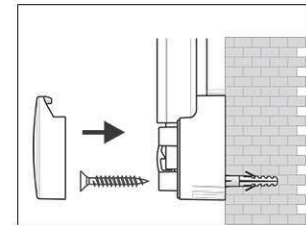

Pinboard MAULpro, textile

1. Screw on mounting element

2. Attach and adjust board

3. Screw the board tight at the corners

- **The best in terms of stability and quality**
- **Made in Germany, GS Label (tested security) TÜV THÜringen, 3-year guarantee**
- **Wear resistant: pinnable, closely woven textile surface**
- **Strong performance: the pins are tightly pinned, self-healing surface for permanent use**
- **Highest stability: strong silver anodised aluminium frame, thickness approx. 1,3 mm**
- **Low weight, easy mounting: easy adjustment up to 6 mm after mounting by means of patented MAUL eccentric elements**
- **Landscape or portrait format**
- Textile surface on 10 mm stable kernel made in sandwich technique
- Wall friendly: air can circulate between wall and board
- Can be used as flipchart: economic upgrade with discreet flipchart pad holders (Art.-No. 638 73 84)
- Can be recycled to 98%, low emission production in our national plant
- Including mounting material
- Recyclable packaging
- Guarantee: 3 years