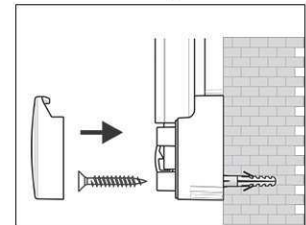

## Whiteboard MAULpro, coated steel

1. Screw on mounting element

2. Attach and adjust board

3. Screw the board tight at the corners

- **The best in terms of stability, functionality and quality**
- **Made in Germany, GS Label (tested security)**
- **3-year guarantee, 5 years on the surface if used in a proper way**
- **Highest stability: Strong silver anodised aluminium frame**
- **Increased magnetic adherence: Steel surface on stable sandwich kernel**
- **Tough coated steel surface, suitable for permanent work**
- **Low weight, easy mounting: Easy adjustment up to 6 mm after mounting by means of patented MAUL eccentric elements**
- Triple use: suitable for magnets, writable and very good dry-wipe
- Landscape or portrait format
- Wall friendly: air can circulate between wall and board
- Sliding plastic tray
- Can be used as flipchart: economic upgrade with discreet flipchart pad holders (Art.-No. 638 73 84)
- Can be recycled to 98%, low emission production in our national plant
- Including mounting material
- Colour code refers to the tray
- Lead time for larger sizes from 120 x 180 cm: on demand
- Recyclable packaging
- Guarantee: 3 years

Art. No.	Colour	EAN-Code	Tariff-No.	Board size	Pack size / PU	Weight	PU
6305184	grey	4002390036320	96100000	120 x 180 cm	199 x 128 x 4,5 cm	17.5 kg	1 pc(s).