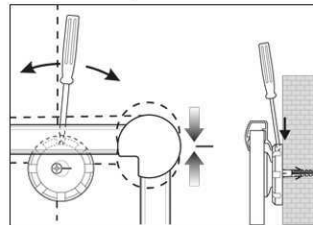

## Whiteboard MAULpro, coated steel

1. Screw on mounting element

2. Attach and adjust board

3. Screw the board tight at the corners

- **The best in terms of stability, functionality and quality**
- **Made in Germany, GS Label (tested security)**
- **3-year guarantee, 5 years on the surface if used in a proper way**
- **Highest stability: Strong silver anodised aluminium frame**
- **Increased magnetic adherence: Steel surface on stable sandwich kernel**
- **Tough coated steel surface, suitable for permanent work**
- **Low weight, easy mounting: Easy adjustment up to 6 mm after mounting by means of patented MAUL eccentric elements**
- Triple use: suitable for magnets, writable and very good dry-wipe
- Landscape or portrait format
- Wall friendly: air can circulate between wall and board
- Sliding plastic tray
- Can be used as flipchart: economic upgrade with discreet flipchart pad holders (Art.-No. 638 73 84)
- Can be recycled to 98%, low emission production in our national plant
- Including mounting material
- Colour code refers to the tray
- Lead time for larger sizes from 120 x 180 cm: on demand
- Recyclable packaging
- Guarantee: 3 years