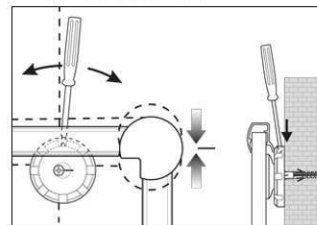

Art.-Nr.	Farbe	EAN-Code	Zollcode	Tafel - Größe	Packungsmaße / VE	Gewicht	VE
6296484	grau	4002390031783	44219910	90 x 180 cm	200 x 93 x 4,2 cm	9,4 kg	1 St

Pinboard MAULpro, textile

1. Screw on mounting element

2. Attach and adjust board

3. Screw the board tight at the corners

- **The best in terms of stability and quality**
- **Made in Germany, GS Label (tested security) TÜV THüringen, 3-year guarantee**
- **Wear resistant: pinnable, closely woven textile surface**
- **Strong performance: the pins are tightly pinned, self-healing surface for permanent use**
- **Highest stability: strong silver anodised aluminium frame, thickness approx. 1,3 mm**
- **Low weight, easy mounting: easy adjustment up to 6 mm after mounting by means of patented MAUL eccentric elements**
- **Landscape or portrait format**
- Textile surface on 10 mm stable kernel made in sandwich technique
- Wall friendly: air can circulate between wall and board
- Can be used as flipchart: economic upgrade with discreet flipchart pad holders (Art.-No. 638 73 84)
- Can be recycled to 98%, low emission production in our national plant
- Including mounting material
- Recyclable packaging
- Guarantee: 3 years

Art. No.	Colour	EAN-Code	Tariff-No.	Board size	Pack size / PU	Weight	PU
6296484	grey	4002390031783	44219910	90 x 180 cm	200 x 93 x 4,2 cm	9.4 kg	1 pc(s).

Tableau d'information MAULpro, textile

1. visser le plot