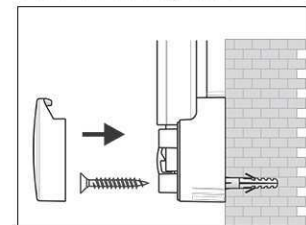

Art.-Nr.	Farbe	EAN-Code	Zollcode	Tafel - Größe	Packungsmaße / VE	Gewicht	VE
6296484	grau	4002390031783	44219910	90 x 180 cm	200 x 93 x 4,2 cm	9,4 kg	1 St

Pinboard MAULpro, textile

1. Screw on mounting element

2. Attach and adjust board

3. Screw the board tight at the corners

- **The best in terms of stability and quality**
- **Made in Germany, GS Label (tested security) TÜV THüringen, 3-year guarantee**
- **Wear resistant: pinnable, closely woven textile surface**
- **Strong performance: the pins are tightly pinned, self-healing surface for permanent use**
- **Highest stability: strong silver anodised aluminium frame, thickness approx. 1,3 mm**
- **Low weight, easy mounting: easy adjustment up to 6 mm after mounting by means of patented MAUL eccentric elements**
- **Landscape or portrait format**
- Textile surface on 10 mm stable kernel made in sandwich technique
- Wall friendly: air can circulate between wall and board
- Can be used as flipchart: economic upgrade with discreet flipchart pad holders (Art.-No. 638 73 84)
- Can be recycled to 98%, low emission production in our national plant
- Including mounting material
- Recyclable packaging
- Guarantee: 3 years