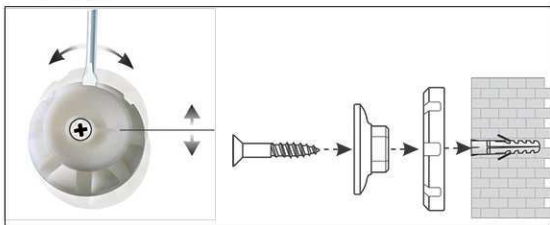

2. Attach and adjust board

3. Screw the board tight at the corners

- **The best in terms of stability and quality**
- **Made in Germany, GS Label (tested security) TÜV THüringen, 3-year guarantee**
- **Wear resistant: pinnable, closely woven textile surface**
- **Strong performance: the pins are tightly pinned, self-healing surface for permanent use**
- **Highest stability: strong silver anodised aluminium frame, thickness approx. 1,3 mm**
- **Low weight, easy mounting: easy adjustment up to 6 mm after mounting by means of patented MAUL eccentric elements**
- **Landscape or portrait format**
- Textile surface on 10 mm stable kernel made in sandwich technique
- Wall friendly: air can circulate between wall and board
- Can be used as flipchart: economic upgrade with discreet flipchart pad holders (Art.-No. 638 73 84)
- Can be recycled to 98%, low emission production in our national plant
- Including mounting material
- Recyclable packaging
- Guarantee: 3 years

Art. No.	Colour	EAN-Code	Tariff-No.	Board size	Pack size / PU	Weight	PU
6296484	grey	4002390031783	44219910	90 x 180 cm	200 x 93 x 4,2 cm	9.4 kg	1 pc(s).

Tableau d'information MAULpro, textile

1. visser le plot