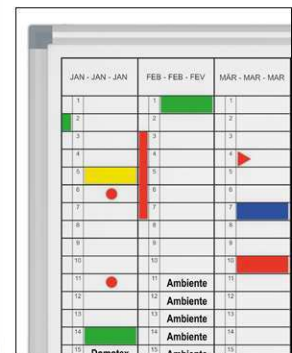

Tableau de planning annuel MAULstandard

- **Excellente qualité, design signé MAUL**
- **Vision annuelle permanente**
- **Répartition horizontale des mois, noms des mois imprimés et cases pour les jours de la semaine**
- **Pour une organisation moderne, flexible et rapide**
- **Informations sur les activités, l'emploi du personnel, les projets, les machines**
- **Surface en tôle d'acier plastifiée, apte à un usage fréquent**
- **Très solide : cadre en aluminium anodisé argent**
- Vision rapide des plannings et déroulements de travail, même complexes
- Les modifications se font rapidement
- Poids plume : facile à transporter et à monter
- Triple usage : pour aimants et marqueurs pour tableau blanc, très bon effaçage à sec
- Auget en aluminium, longueur : 25 cm
- Profil discret en combinaison avec des joints d'angle en gris
- La référence de couleur se rapporte aux angles
- Grille similaire à celle des plannings habituels, mais pour utilisation individuelle
- Corrections faciles à effectuer
- Avec matériel de montage
- Emballage recyclable
- Garantie: 2 ans

Réf	Coloris	Code EAN	Code douanier	Dimensions tableau	Dim. U.V.	Poids	U.V.
6466584	gris	4002390079396	96100000	90 x 120 cm	133 x 97,5 x 3 cm	6,415 kg	1 pce(s)