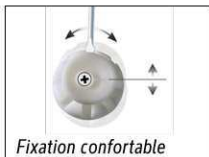

Tableau blanc continu MAULpro

- **Une surface à l'infini : extensible à souhait grâce aux modules d'extension**
- **Utilisable comme chevalet de conférence : les discrets cavaliers porte-blocs (réf. 638 73 84) sont disponibles à peu de frais**
- **Le seul tableau continu avec cadre : assure la rigidité, facile à aligner par des non-professionnels**
- **Robuste surface plastifiée, adaptée à une utilisation permanente**
- **Faible poids, montage facile : un ajustement jusqu'à 6 mm est possible après accrochage grâce aux plots excentriques brevetés MAUL**
- **Fabriqué en Allemagne, certificat GS (sécurité garantie) TÜV Thüringen**
- **3 ans de garantie, 5 ans sur la surface (sous réserve d'utilisation adéquate)**
- Continu : le module de base (début + fin) constitue le plus petit tableau, chaque module d'extension prolonge le tableau de 90 cm (format portrait) ou 120 cm (format paysage)
- Très grande stabilité : robuste cadre en aluminium anodisé argent, env. 1,3 mm d'épaisseur
- Forte adhérence magnétique : surface en tôle d'acier sur cœur rigide en technique sandwich
- Silencieux : le tableau en technique sandwich atténue le niveau sonore en utilisation
- Triple usage : pour aimants et marqueurs pour tableau blanc, très bon effaçage à sec
- Format portrait ou paysage
- Livré avec 2 augets coulissants (module de base)
- Recyclable à 98%, production écologique dans une de nos usines locales
- Avec matériel de montage
- Emballage recyclable
- Le code couleur se réfère à la couleur de l'auget
- Garantie: 3 ans

Réf	Coloris	Code EAN	Code douanier	Format	Dimensions tableau	Module	Dim. U.V.	Poids	U.V.
6335484	gris	4002390023887	96100000	portrait	120 x 90 cm	module d'extension	138 x 93 x 4,2 cm	11,71 kg	1 pce(s)