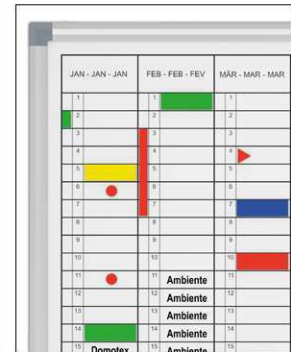

Tableau de planning annuel MAULstandard

- **Excellente qualité, design signé MAUL**
- **Vision annuelle permanente**
- **Répartition horizontale des mois, noms des mois imprimés et cases pour les jours de la semaine**
- **Pour une organisation moderne, flexible et rapide**
- **Informations sur les activités, l'emploi du personnel, les projets, les machines**
- **Surface en tôle d'acier plastifiée, apte à un usage fréquent**
- **Très solide : cadre en aluminium anodisé argent**
- Vision rapide des plannings et déroulements de travail, même complexes
- Les modifications se font rapidement
- Poids plume : facile à transporter et à monter
- Triple usage : pour aimants et marqueurs pour tableau blanc, très bon effaçage à sec
- Auget en aluminium, longueur : 25 cm
- Profil discret en combinaison avec des joints d'angle en gris
- La référence de couleur se rapporte aux angles
- Grille similaire à celle des plannings habituels, mais pour utilisation individuelle
- Corrections faciles à effectuer
- Avec matériel de montage
- Emballage recyclable
- Garantie: 2 ans

Réf	Coloris	Code EAN	Code douanier	Dimensions tableau	Dim. U.V.	Poids	U.V.
6466384	gris	4002390079358	96100000	60 x 90 cm	102,5 x 67 x 3 cm	4,96 kg	1 pce(s)