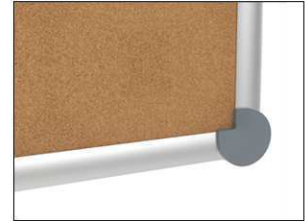

Tableau d'information MAULpro, liège