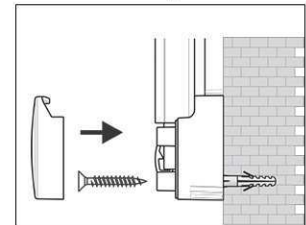

Art.-Nr.	Farbe	EAN-Code	Zollcode	Tafel - Größe	Packungsmaße / VE	Gewicht	VE
6296584	grau	4002390028226	45039000	90 x 180 cm	200 x 93 x 4,2 cm	9,271 kg	1 St

Pinboard MAULpro, cork

1. Screw on mounting element

2. Attach and adjust board

3. Screw the board tight at the corners

- **The best in terms of stability and quality**
- **Made in Germany, GS Label (tested security) TÜV Thüringen, 3-year guarantee**
- **Cork with natural finish**
- **Strong performance: the pins are tightly pinned, self-healing surface for permanent use**
- **Highest stability: strong silver anodised aluminium frame, thickness approx. 1,3 mm**
- **Low weight, easy mounting: easy adjustment up to 6 mm after mounting by means of patented MAUL eccentric elements**
- **Landscape or portrait format**
- Cork surface on 10 mm stable kernel made in sandwich technique
- Wall friendly: air can circulate between wall and board
- Can be used as flipchart: economic upgrade with discreet flipchart pad holders (Art.-No. 638 73 84)
- Can be recycled to 98%, low emission production in our national plant
- Including mounting material
- Recyclable packaging
- Colour code refers to the grey corner joints
- Guarantee: 3 years