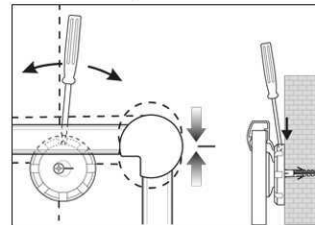

Art.-Nr.	Farbe	EAN-Code	Zollcode	Tafel - Größe	Packungsmaße / VE	Gewicht	VE
6296584	grau	4002390028226	45039000	90 x 180 cm	200 x 93 x 4,2 cm	9,271 kg	1 St

Pinboard MAULpro, cork

1. Screw on mounting element

2. Attach and adjust board

3. Screw the board tight at the corners

- **The best in terms of stability and quality**
- **Made in Germany, GS Label (tested security) TÜV Thüringen, 3-year guarantee**
- **Cork with natural finish**
- **Strong performance: the pins are tightly pinned, self-healing surface for permanent use**
- **Highest stability: strong silver anodised aluminium frame, thickness approx. 1,3 mm**
- **Low weight, easy mounting: easy adjustment up to 6 mm after mounting by means of patented MAUL eccentric elements**
- **Landscape or portrait format**
- Cork surface on 10 mm stable kernel made in sandwich technique
- Wall friendly: air can circulate between wall and board
- Can be used as flipchart: economic upgrade with discreet flipchart pad holders (Art.-No. 638 73 84)
- Can be recycled to 98%, low emission production in our national plant
- Including mounting material
- Recyclable packaging
- Colour code refers to the grey corner joints
- Guarantee: 3 years